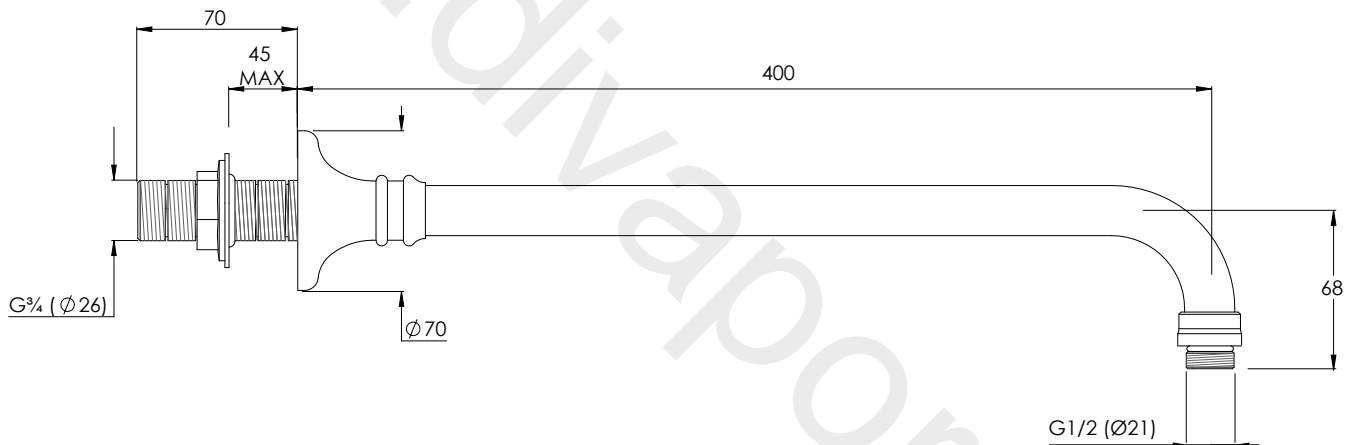

LEFROY BROOKS

IBROC HOUSE ESSEX ROAD
HODDESDON HERTS EN11 0QS UK
T: +44 (0)1992 708 316 F: +44 (0)1992 708 317

FR1734

LA CHAPELLE SHORT PROJECTION ARM WITH WALL
BRACKET (400mm)

DIMENSIONAL DATA SHEET

DATE: 13/01/2021

REVISION: A

COPYRIGHT © LBIP LTD. ALL RIGHTS RESERVED

DIMENSIONS IN MILLIMETRES

WHILST EVERY EFFORT IS MADE TO ENSURE THE ACCURACY OF THESE DATA SHEETS THEY ARE SUBJECT TO CHANGE WITHOUT NOTICE AS PART OF THE COMPANY'S PRODUCT DEVELOPMENT PROCESS