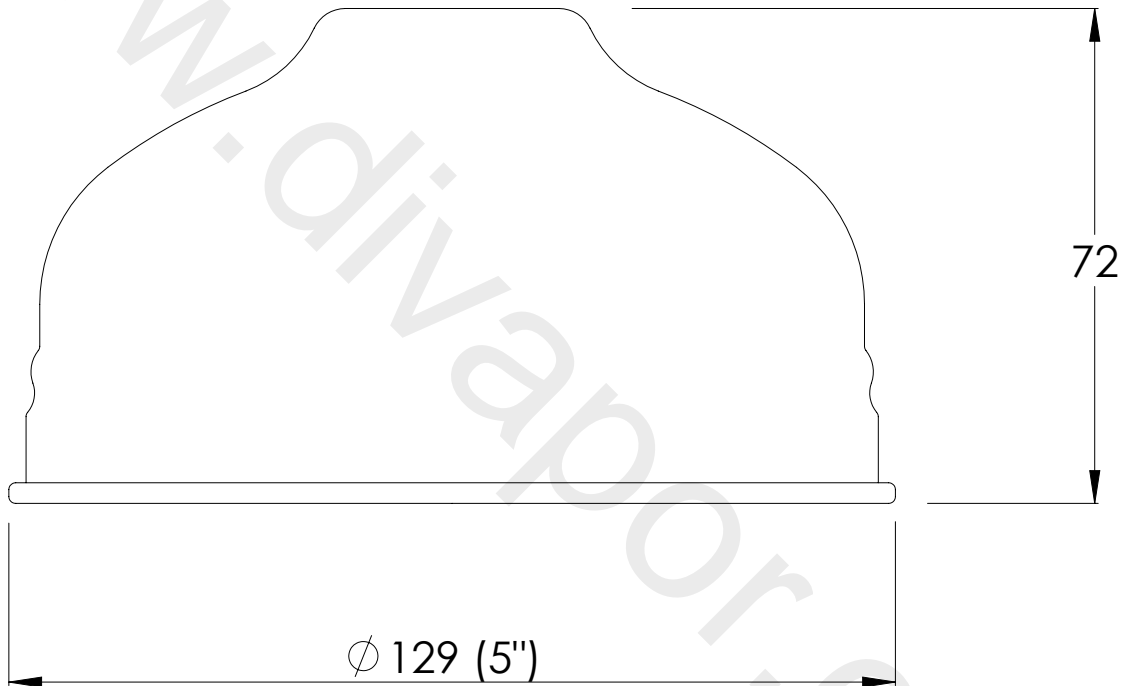

**LEFROY BROOKS**

IBROC HOUSE ESSEX ROAD  
HODDESDON HERTS EN11 0QS UK  
T: +44 (0)1992 708 316 F: +44 (0)1992 708 317

**LB2110**

5" APRON SHOWER ROSE

DIMENSIONAL DATA SHEET

DATE: 20/11/2018

REVISION: A

COPYRIGHT © LBIP LTD. ALL RIGHTS RESERVED

DIMENSIONS IN MILLIMETRES

WHILST EVERY EFFORT IS MADE TO ENSURE THE ACCURACY OF THESE DATA SHEETS THEY ARE SUBJECT TO CHANGE WITHOUT NOTICE AS PART OF THE COMPANY'S PRODUCT DEVELOPMENT PROCESS