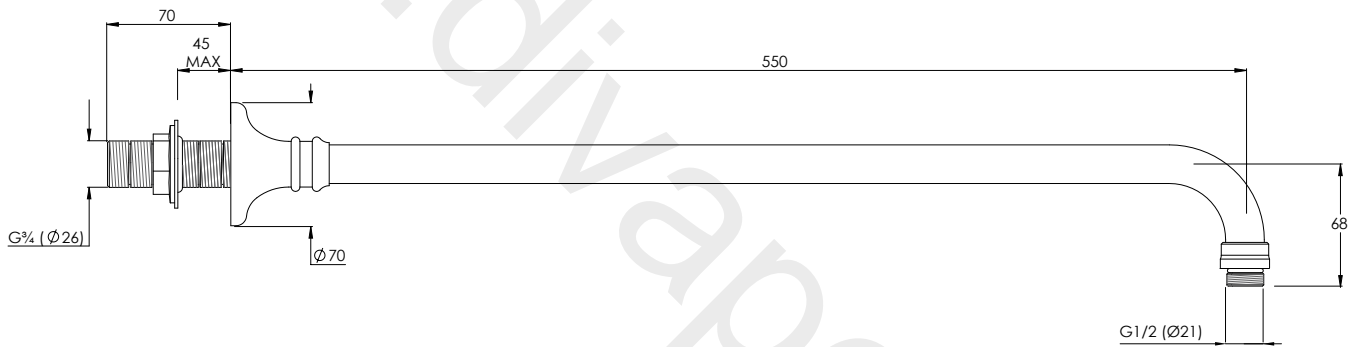

LEFROY BROOKS

IBROC HOUSE ESSEX ROAD
HODDESDON HERTS EN11 0QS UK
T: +44 (0)1992 708 316 F: +44 (0)1992 708 317

FR1735

LA CHAPELLE LONG PROJECTION ARM WITH WALL
BRACKET (550mm)

DIMENSIONAL DATA SHEET

DATE: 13/01/2021

REVISION: A

COPYRIGHT © LBIP LTD. ALL RIGHTS RESERVED

DIMENSIONS IN MILLIMETRES

WHILST EVERY EFFORT IS MADE TO ENSURE THE ACCURACY OF THESE DATA SHEETS THEY ARE SUBJECT TO CHANGE WITHOUT NOTICE AS PART OF THE COMPANY'S PRODUCT DEVELOPMENT PROCESS