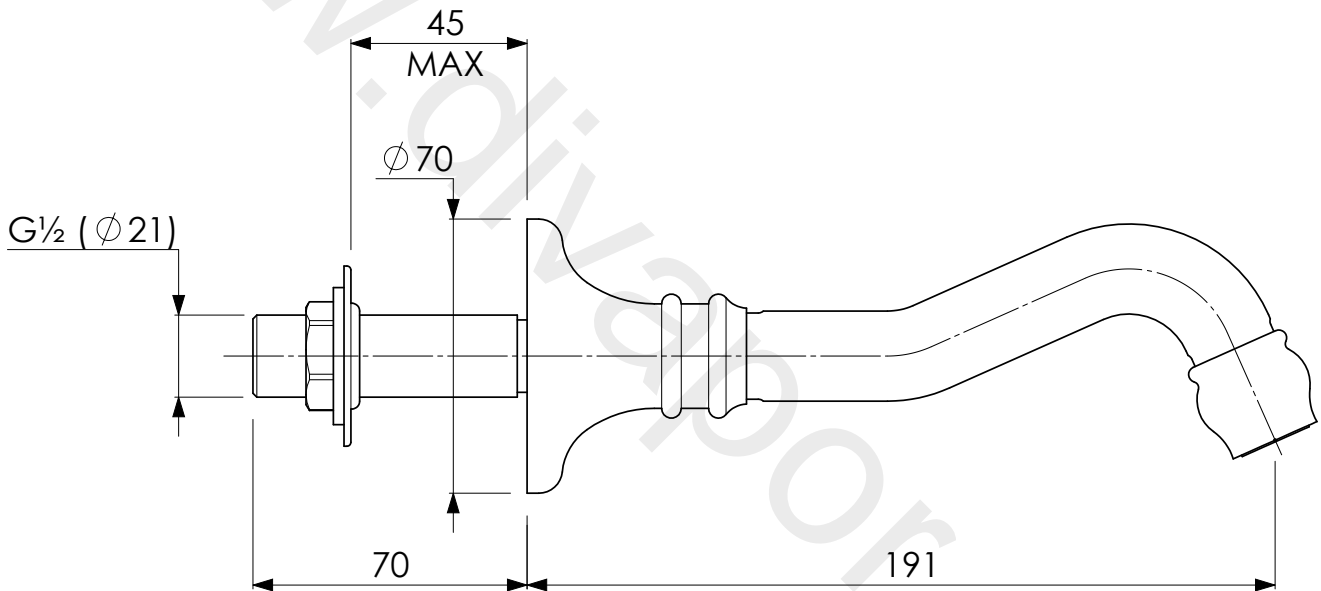

LEFROY BROOKS

IBROC HOUSE ESSEX ROAD
HODDESDON HERTS EN11 0QS UK
T: +44 (0)1992 708 316 F: +44 (0)1992 708 317

FR2200

LA CHAPELLE BASIN WALL SPOUT

DIMENSIONAL DATA SHEET

DATE: 28/05/2019

REVISION: B

COPYRIGHT © LBIP LTD. ALL RIGHTS RESERVED

DIMENSIONS IN MILLIMETRES

WHILST EVERY EFFORT IS MADE TO ENSURE THE ACCURACY OF THESE DATA SHEETS THEY ARE SUBJECT TO CHANGE WITHOUT NOTICE AS PART OF THE COMPANY'S PRODUCT DEVELOPMENT PROCESS