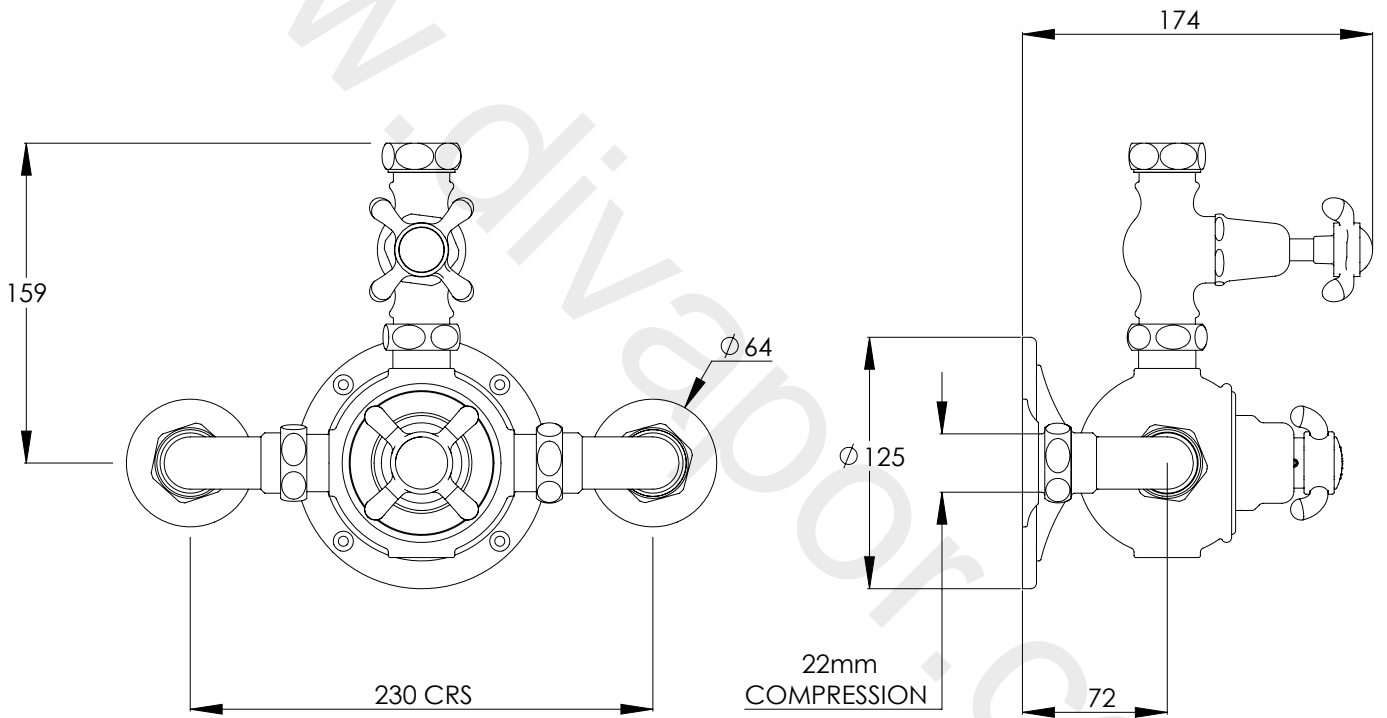

LEFROY BROOKS

IBROC HOUSE ESSEX ROAD
HODDESDON HERTS EN11 0QS UK
T: +44 (0)1992 708 316 F: +44 (0)1992 708 317

FR8600

LA CHAPELLE THERMOSTATIC VALVE ONLY

DIMENSIONAL DATA SHEET

DATE: 03/06/2019

REVISION: B

COPYRIGHT © LBIP LTD. ALL RIGHTS RESERVED

DIMENSIONS IN MILLIMETRES

WHILST EVERY EFFORT IS MADE TO ENSURE THE ACCURACY OF THESE DATA SHEETS THEY ARE SUBJECT TO CHANGE WITHOUT NOTICE AS PART OF THE COMPANY'S PRODUCT DEVELOPMENT PROCESS