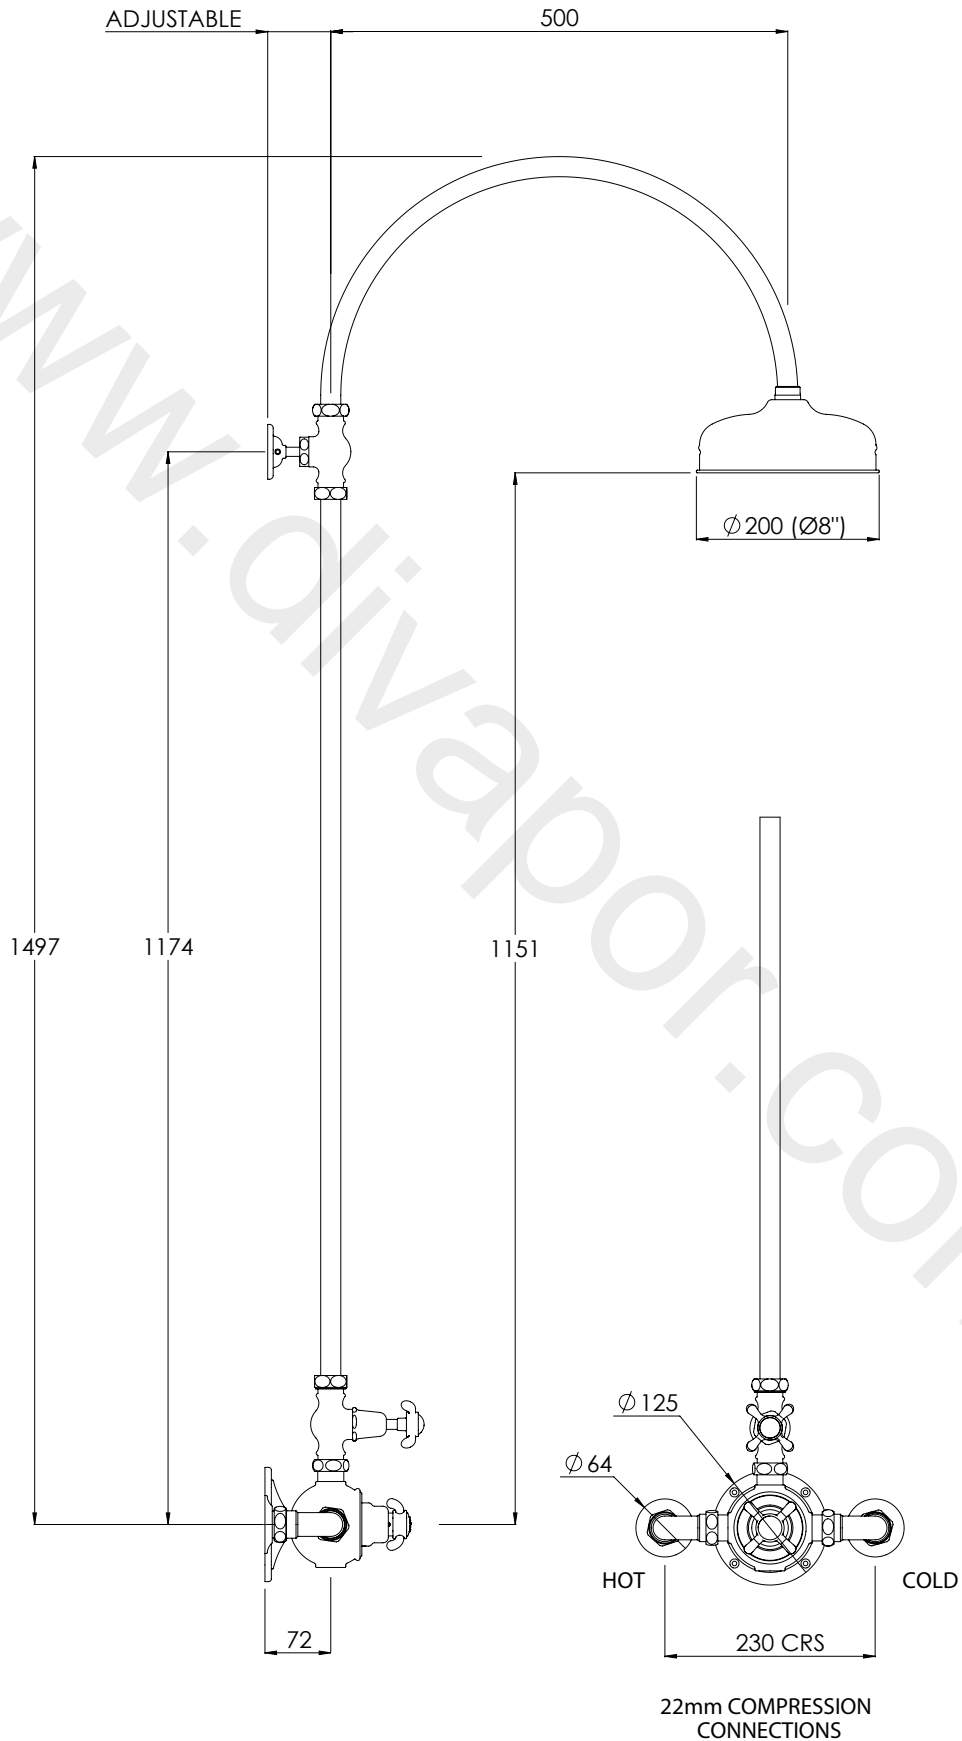

# FR8610

LA CHAPELLE THERMOSTATIC VALVE WITH RISER & 8" ROSE

## DIMENSIONAL DATA SHEET

DATE: 06/06/2019

REVISION: B

DIMENSIONS IN MILLIMETRES