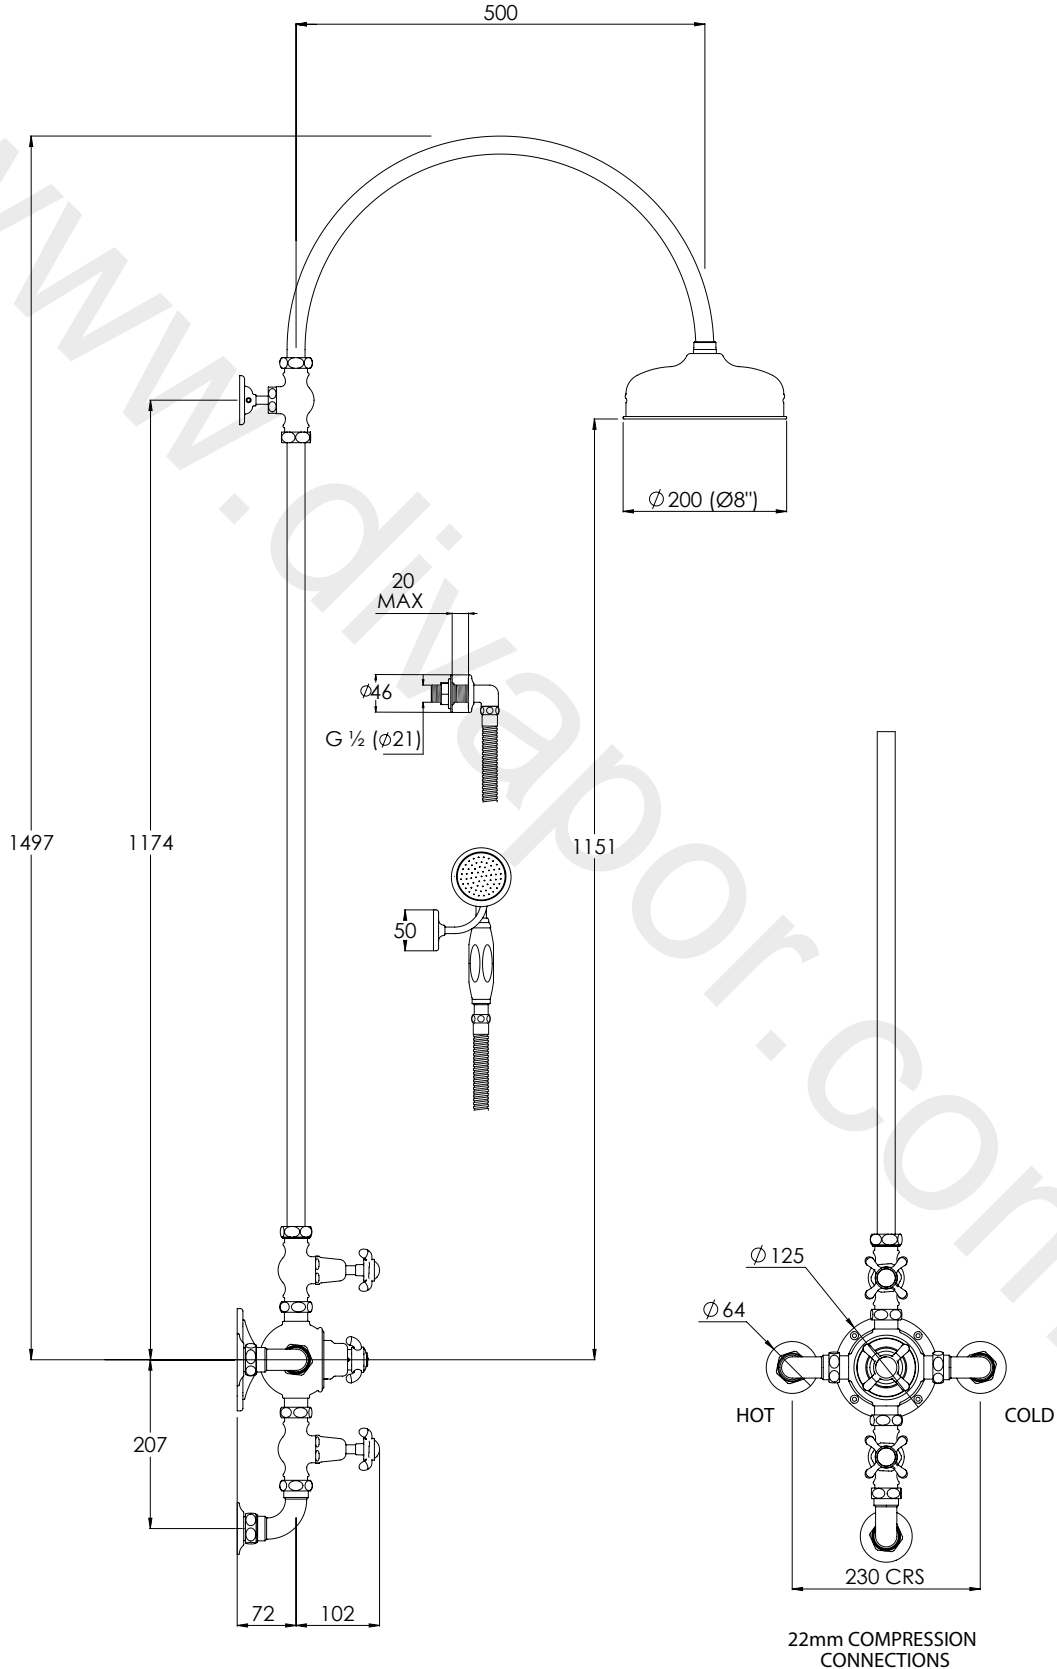

LEFROY BROOKS

IBROC HOUSE ESSEX ROAD
HODDESDON HERTS EN11 0QS UK
T: +44 (0)1992 708 316 F: +44 (0)1992 708 317

FR8615

LA CHAPELLE THERMOSTATIC VALVE WITH WALL
RETURN AND RISER, HANDSET, WALL CRADLE & 8"
ROSE

DIMENSIONAL DATA SHEET

DATE: 10/04/2019

REVISION: C

COPYRIGHT © LBIP LTD. ALL RIGHTS RESERVED

DIMENSIONS IN MILLIMETRES

WHILST EVERY EFFORT IS MADE TO ENSURE THE ACCURACY OF THESE DATA SHEETS THEY ARE SUBJECT TO CHANGE WITHOUT NOTICE AS PART OF THE COMPANY'S PRODUCT DEVELOPMENT PROCESS