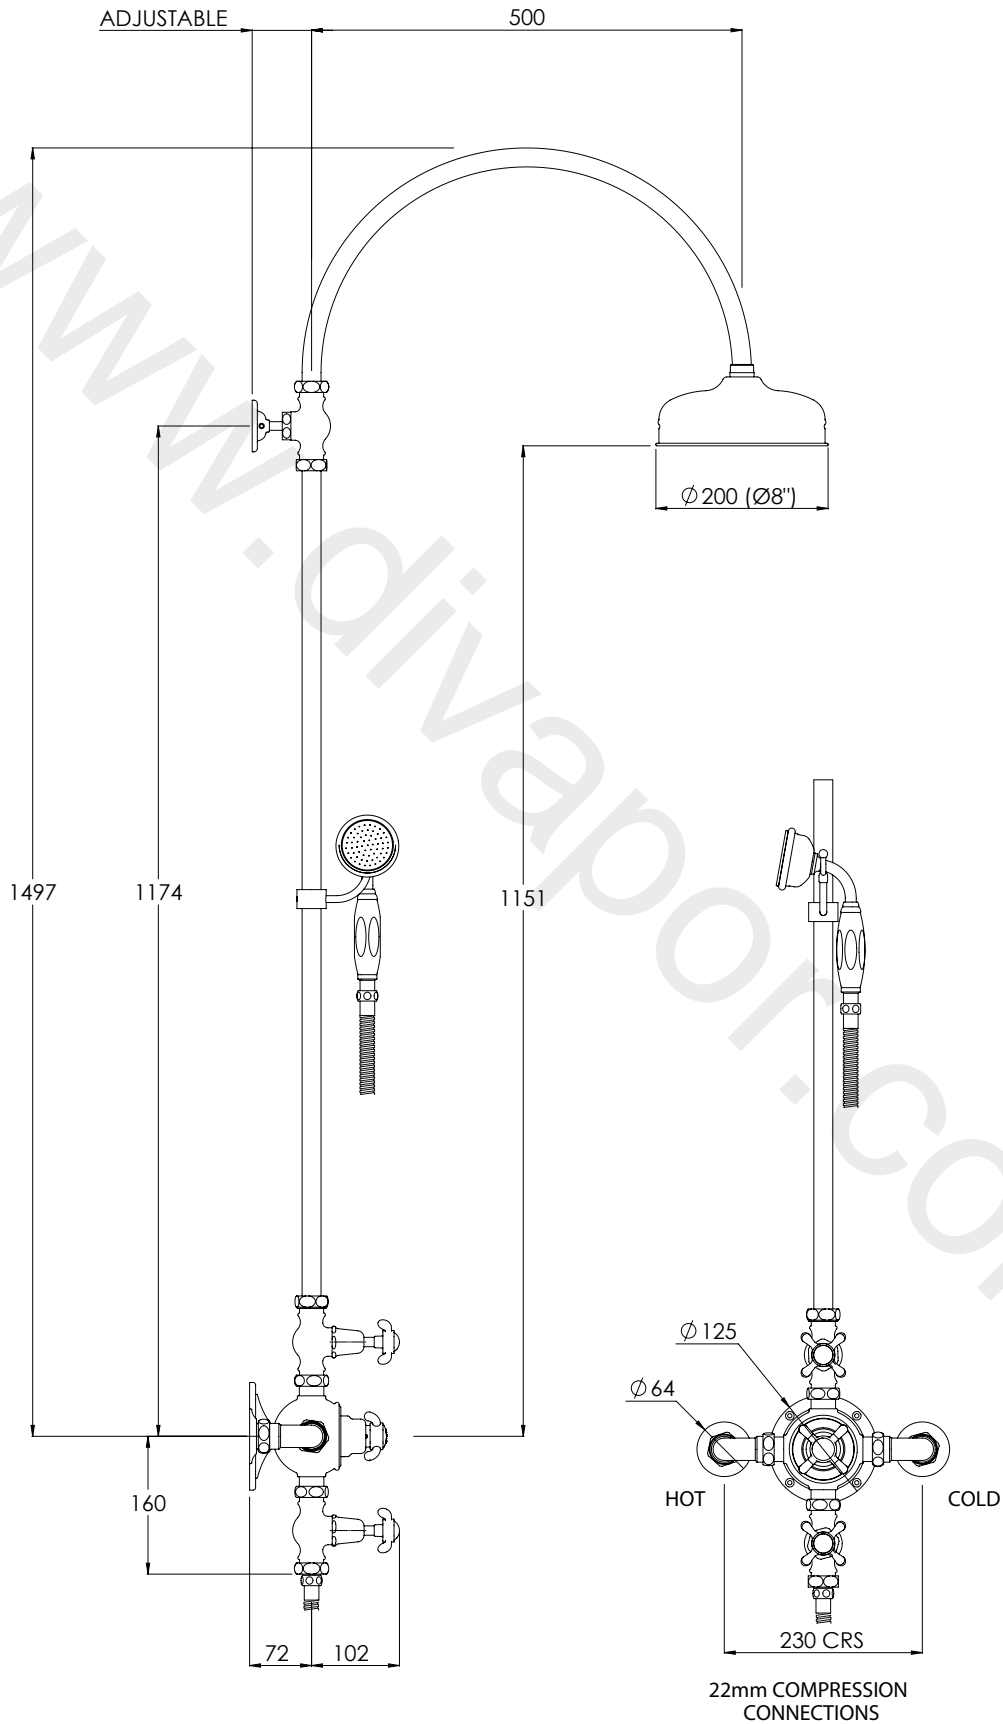

LEFROY BROOKS

IBROC HOUSE ESSEX ROAD
HODDESDON HERTS EN11 0QS UK
T: +44 (0)1992 708 316 F: +44 (0)1992 708 317

FR8620

LA CHAPELLE THERMOSTATIC VALVE WITH RISER, 8" ROSE, HANDSET & CRADLE

DIMENSIONAL DATA SHEET

DATE: 28/03/2019

REVISION: D

DIMENSIONS IN MILLIMETRES