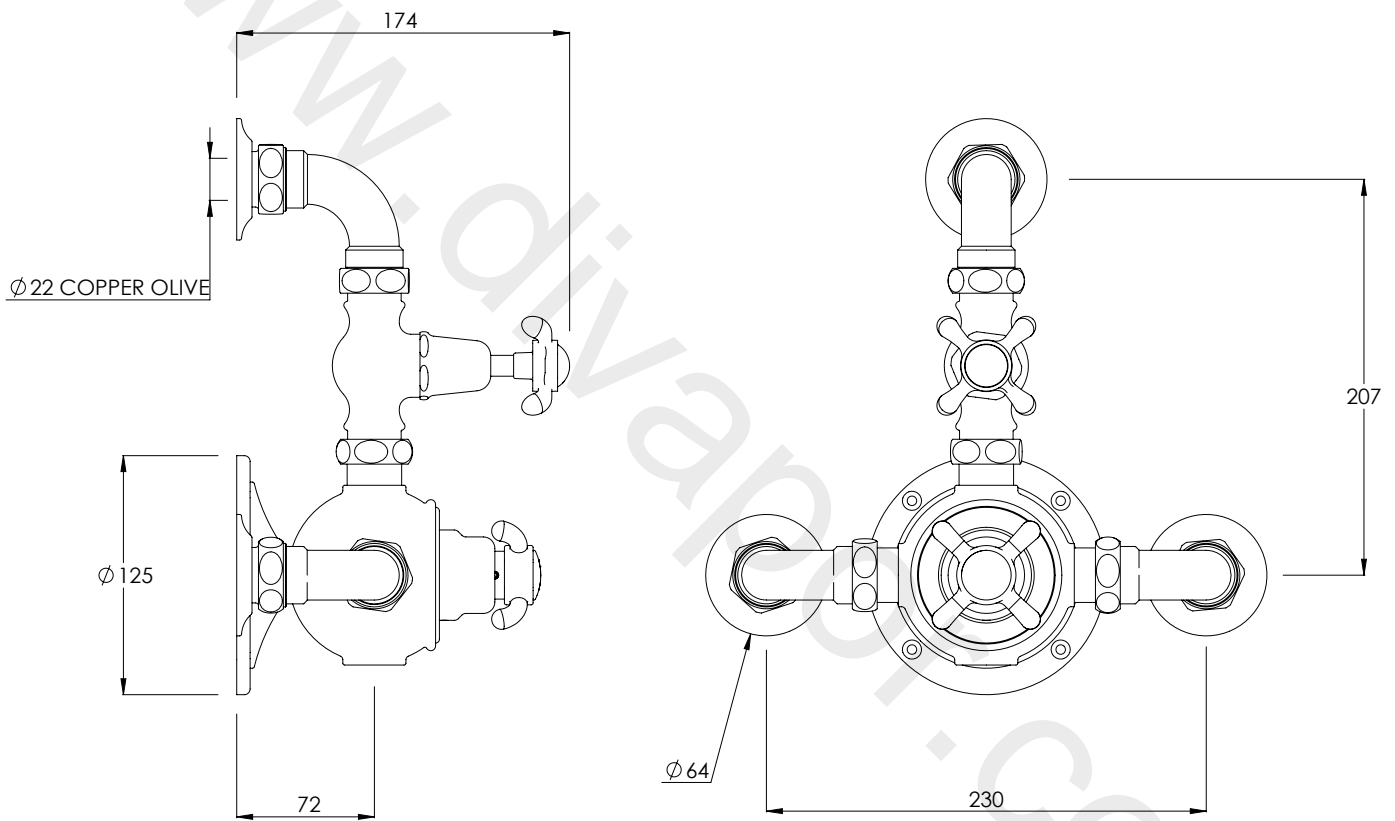

LEFROY BROOKS

IBROC HOUSE ESSEX ROAD
HODDESDON HERTS EN11 0QS UK
T: +44 (0)1992 708 316 F: +44 (0)1992 708 317

FR8625

LA CHAPELLE THERMOSTATIC VALVE WITH TOP RETURN

DIMENSIONAL DATA SHEET

DATE: 05/04/19

REVISION: B

COPYRIGHT © LBIP LTD. ALL RIGHTS RESERVED

DIMENSIONS IN MILLIMETRES

WHILST EVERY EFFORT IS MADE TO ENSURE THE ACCURACY OF THESE DATA SHEETS THEY ARE SUBJECT TO CHANGE WITHOUT NOTICE AS PART OF THE COMPANY'S PRODUCT DEVELOPMENT PROCESS