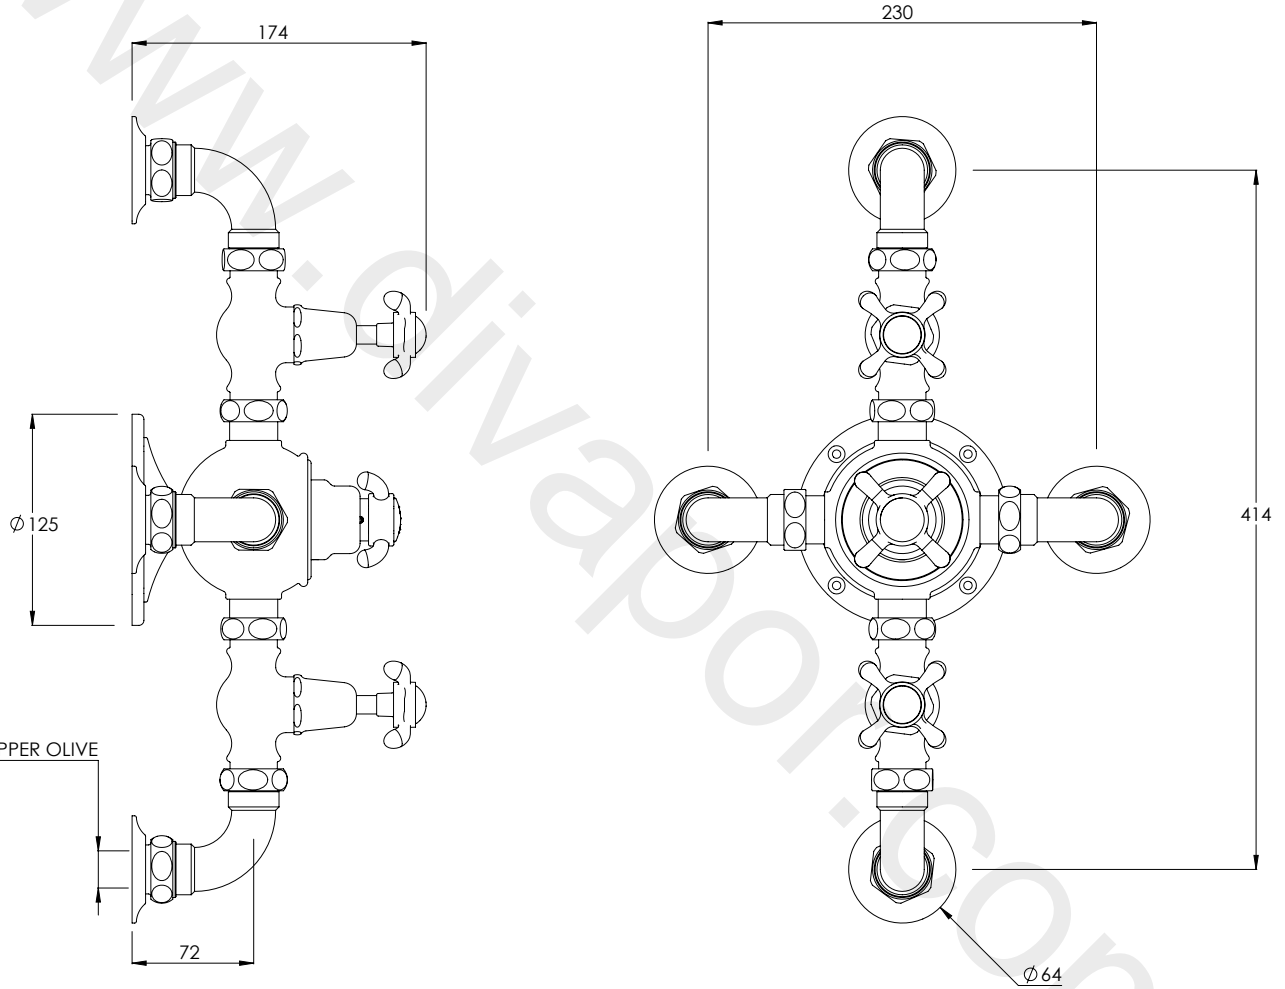

# FR8635

LA CHAPELLE DUAL CONTROL THERMOSTATIC  
VALVE WITH WALL RETURNS

## DIMENSIONAL DATA SHEET

DATE: 05/04/19

REVISION: B

COPYRIGHT © LBIP LTD. ALL RIGHTS RESERVED

DIMENSIONS IN MILLIMETRES

WHILST EVERY EFFORT IS MADE TO ENSURE THE ACCURACY OF THESE DATA SHEETS THEY ARE SUBJECT TO CHANGE WITHOUT NOTICE AS PART OF THE COMPANY'S PRODUCT DEVELOPMENT PROCESS