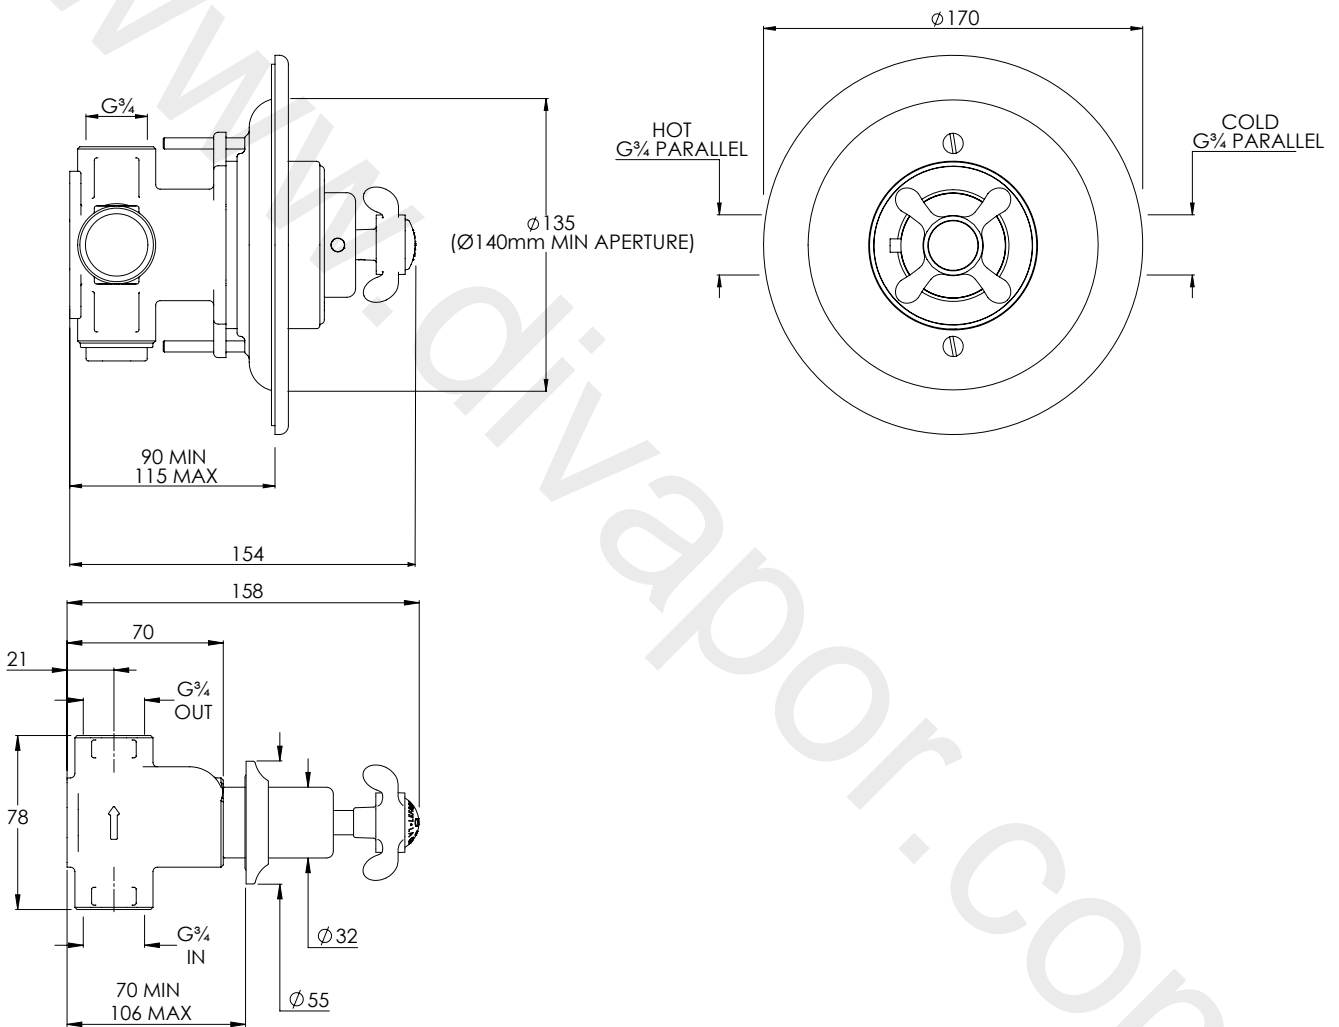

# FR8801

LA CHAPELLE ARCHIPELAGO THERMOSTATIC  
TEMPERATURE CONTROL WITH FLOW CONTROL

## DIMENSIONAL DATA SHEET

DATE: 24/01/2020

REVISION: D

COPYRIGHT © LBIP LTD. ALL RIGHTS RESERVED

DIMENSIONS IN MILLIMETRES

WHILST EVERY EFFORT IS MADE TO ENSURE THE ACCURACY OF THESE DATA SHEETS THEY ARE SUBJECT TO CHANGE WITHOUT NOTICE AS PART OF THE COMPANY'S PRODUCT DEVELOPMENT PROCESS