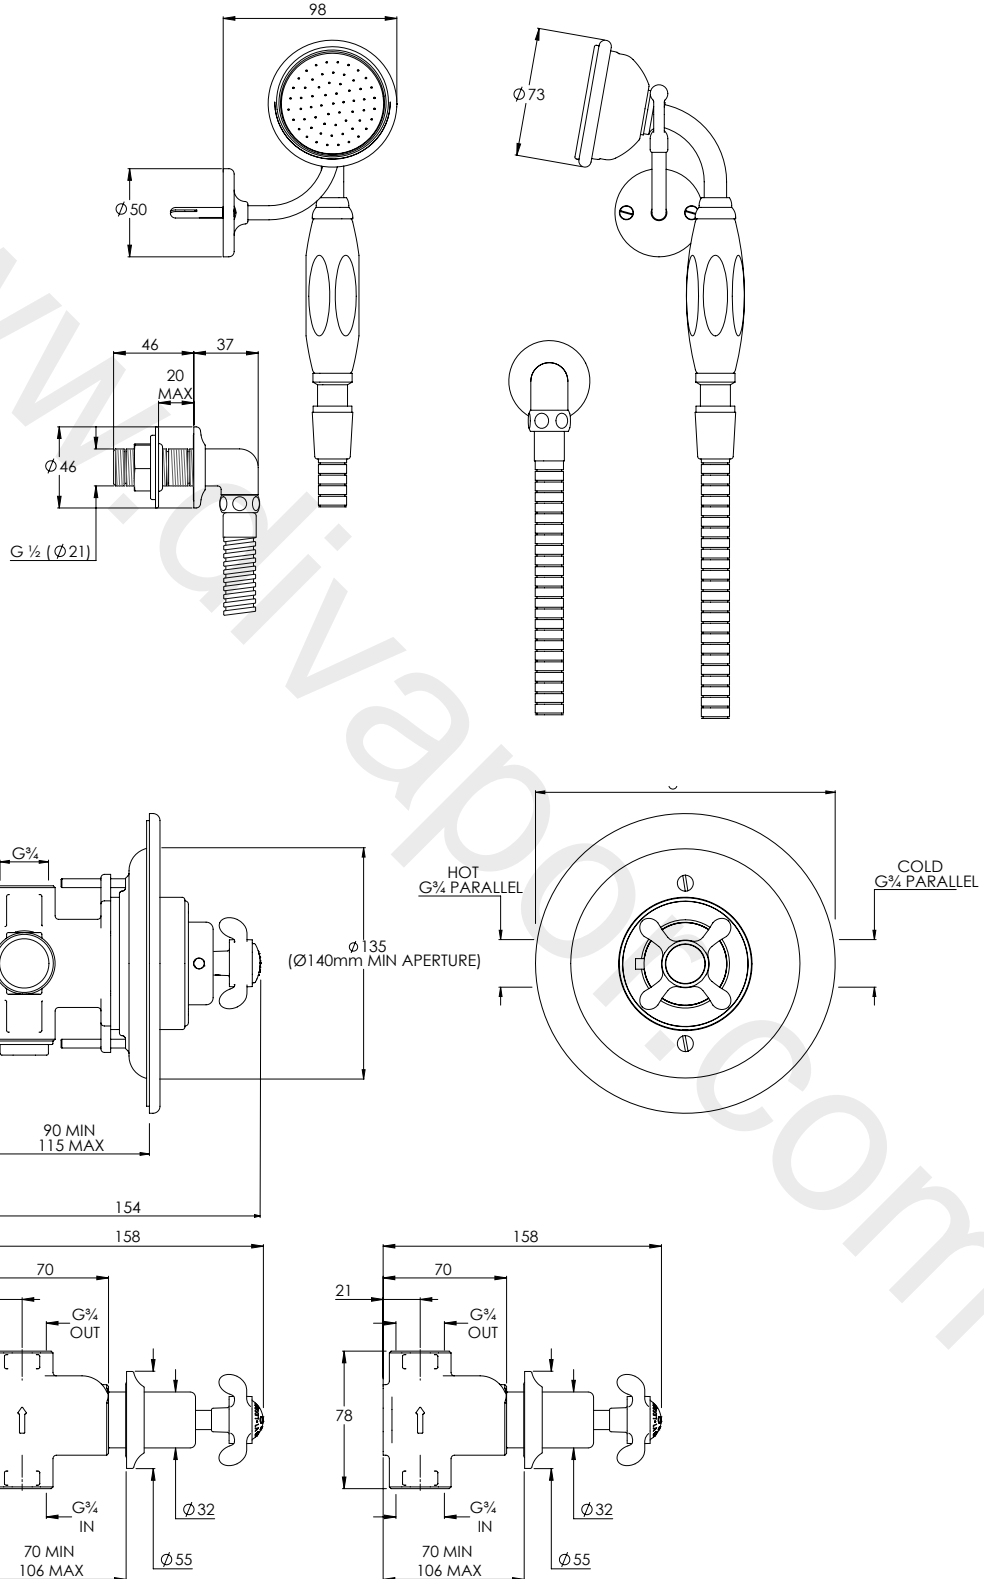

LEFROY BROOKS

IBROC HOUSE ESSEX ROAD
HODDESDON HERTS EN11 0QS UK
T: +44 (0)1992 708 316 F: +44 (0)1992 708 317

FR8803

LA CHAPELLE ARCHIPELAGO THERMOSTATIC VALVE
WITH FLOW CONTROLS, HANDSET & SHOWER KIT

DIMENSIONAL DATA SHEET

DATE: 21/08/2020

REVISION: A

DIMENSIONS IN MILLIMETRES