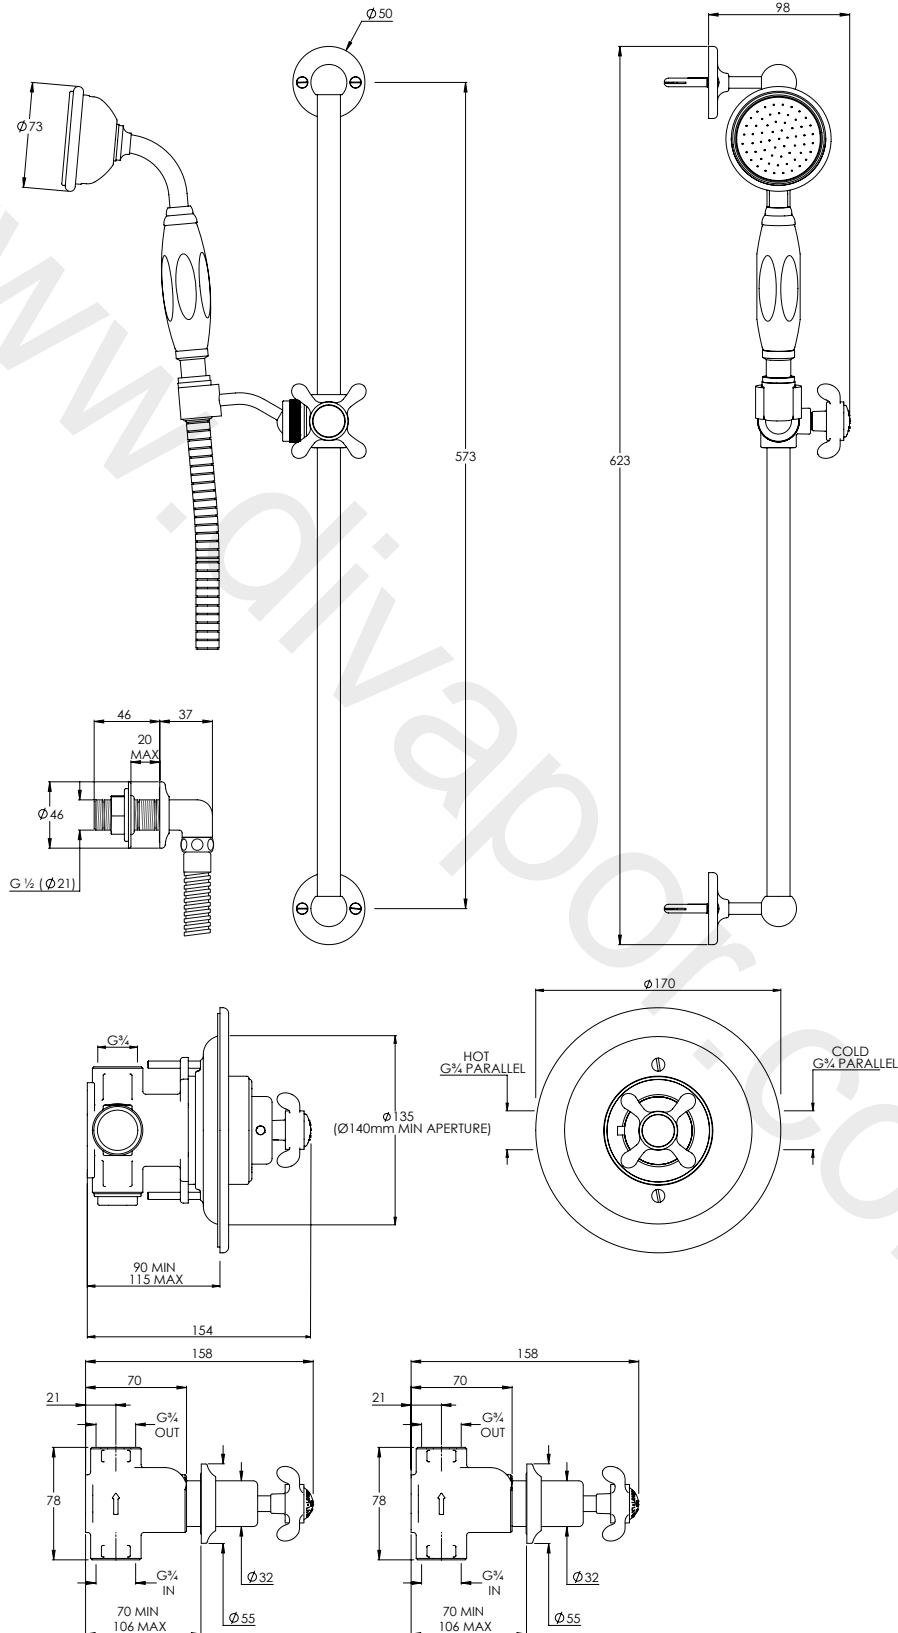

LEFROY BROOKS

IBROC HOUSE ESSEX ROAD
HODDESDON HERTS EN11 0QS UK
T: +44 (0)1992 708 316 F: +44 (0)1992 708 317

FR8804

LA CHAPELLE ARCHIPELAGO THERMOSTATIC VALVE
WITH FLOW CONTROLS, SLIDING RAIL, HANDSET &
SHOWER KIT

DIMENSIONAL DATA SHEET

DATE: 21/08/2020

REVISION: A

DIMENSIONS IN MILLIMETRES

WHILST EVERY EFFORT IS MADE TO ENSURE THE ACCURACY OF THESE DATA SHEETS THEY ARE SUBJECT TO CHANGE WITHOUT NOTICE AS PART OF THE COMPANY'S PRODUCT DEVELOPMENT PROCESS