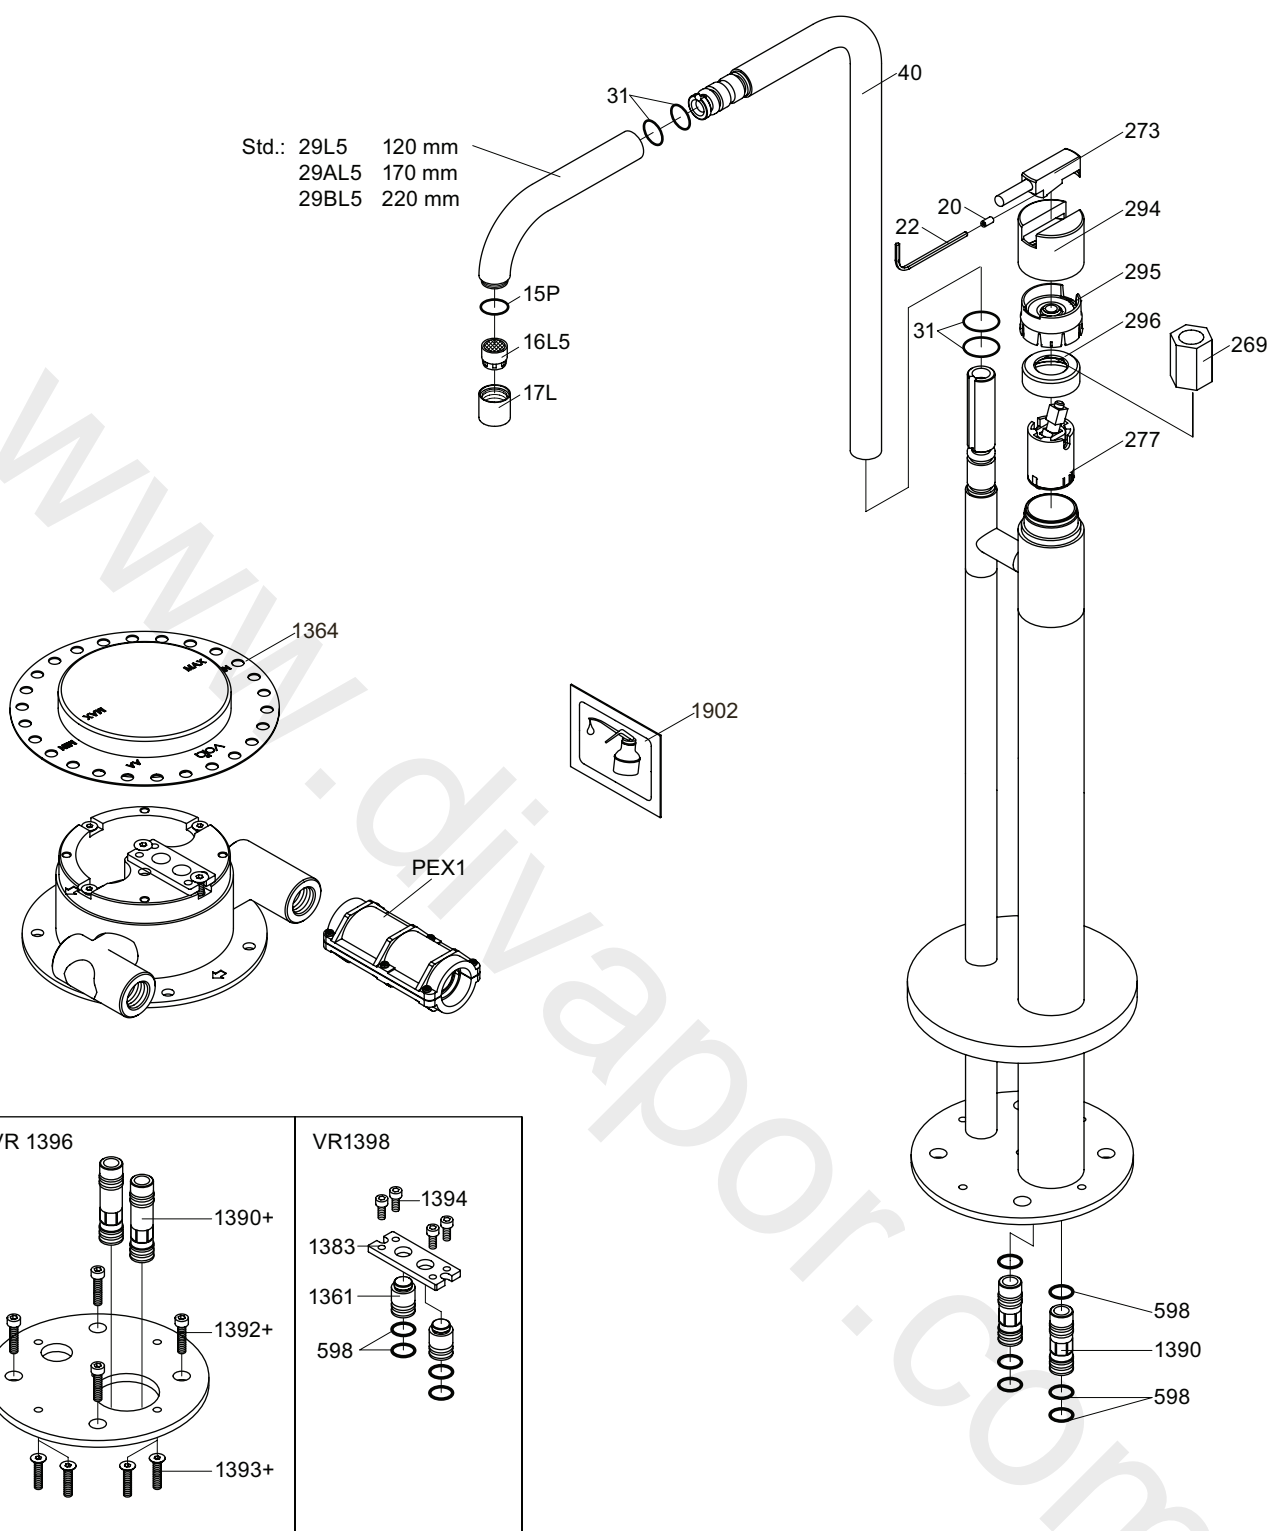

Std.: 29L5 120 mm
 29AL5 170 mm
 29BL5 220 mm

- VR090: VR15P, VR16L5, 4xVR31, VR1902
- VR277K: VR22, VR269, VR277
- VR297: VR20, VR22, VR269, VR273, VR277, VR294, VR295, VR296
- VR1396: 6xVR598, 2xVR1390+, 4xVR1392+, 4xVR1393+
- VR1398: 4xVR598, 2xVR1361, VR1383, 4xVR1394
- NR.10: VR20, VR22, VR273, VR294, VR295