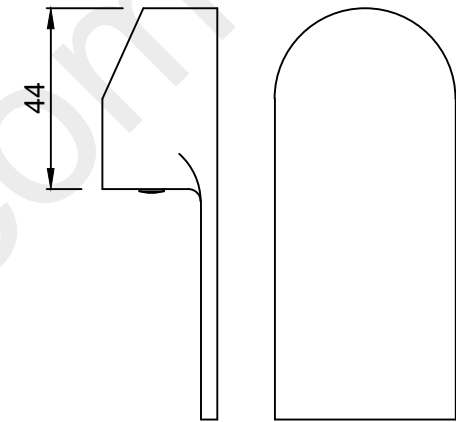

Exposed Part Kit of Single Lever Basin Mixer Wall Mounted Consisting of Operating Lever, Cartridge Sleeve, Wall Flange, Nipple & Spout (Compatible with ALD-233N & ALD-235N)

Cat. No.-FUS-29233NK

WALL FLANGE

HANDLE

SPOUT NIPPLE

SPOUT

SLEEVE

SPOUT SPACER