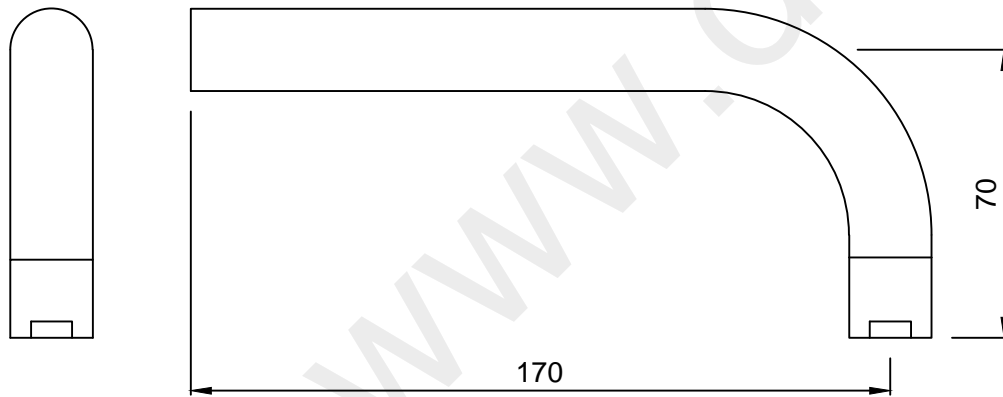

Exposed Part Kit of Single Lever Basin Mixer Wall Mounted Consisting of Operating Lever, Cartridge Sleeve, Wall Flange, Nipple & Spout (Compatible with ALD-233N & ALD-235N)

Cat. No.-FUS-29233NK

WALL FLANGE

HANDLE

SPOUT NIPPLE

SPOUT

SLEEVE

SPOUT SPACER