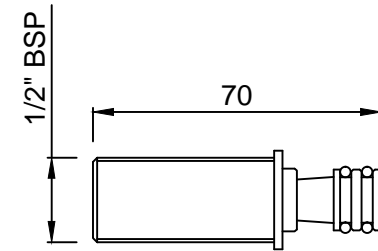

Exposed Part Kit of Single Lever Basin Mixer Wall Mounted Consisting of Operating Lever, Cartridge Sleeve, Wall Flange, Nipple & Spout (Compatible with ALD-233N & ALD-235N)

Cat. No.-FUS-29233NK

WALL FLANGE

HANDLE

SPOUT NIPPLE

SPOUT

SLEEVE

SPOUT SPACER