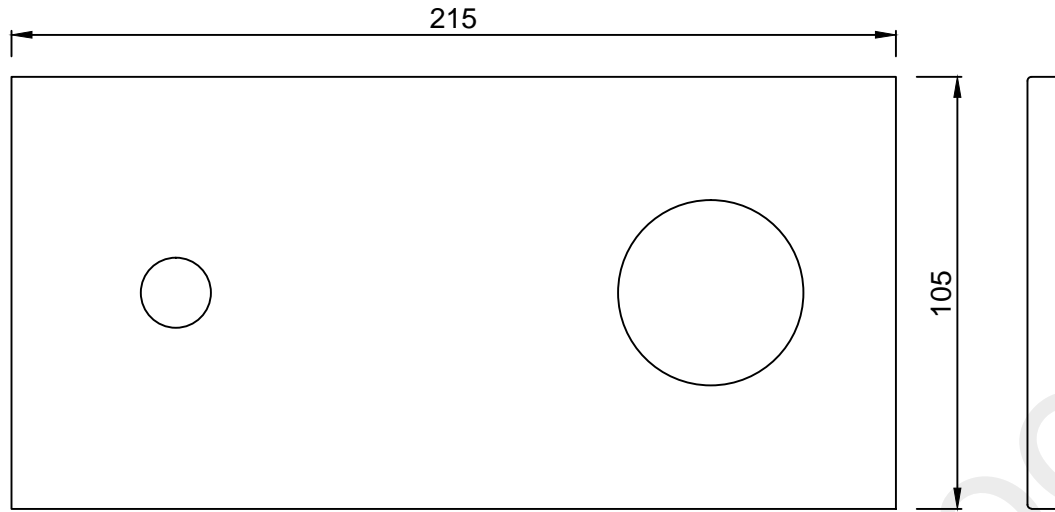

Exposed Part Kit of Single Lever Basin Mixer Wall Mounted Consisting of Operating Lever, Cartridge Sleeve, Wall Flange, Nipple & Spout (Compatible with ALD-233N & ALD-235N)

Cat. No.-FUS-29233NK

WALL FLANGE

HANDLE

SPOUT NIPPLE

SPOUT

SLEEVE

SPOUT SPACER