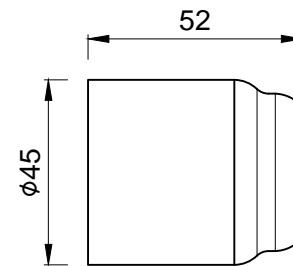

Exposed Part Kit of Single Lever Basin Mixer Wall Mounted Consisting of Operating Lever, Cartridge Sleeve, Wall Flange, Nipple & Spout (Compatible with ALD-233N & ALD-235N)

Cat. No.-FUS-29233NK

WALL FLANGE

HANDLE

SPOUT NIPPLE

SPOUT

SLEEVE

SPOUT SPACER