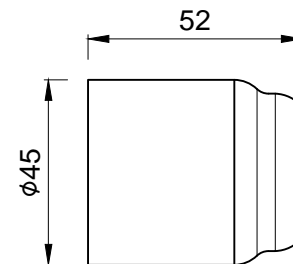

WALL FLANGE

HANDLE

SPOUT NIPPLE

SPOUT

SLEEVE

SPOUT SPACER