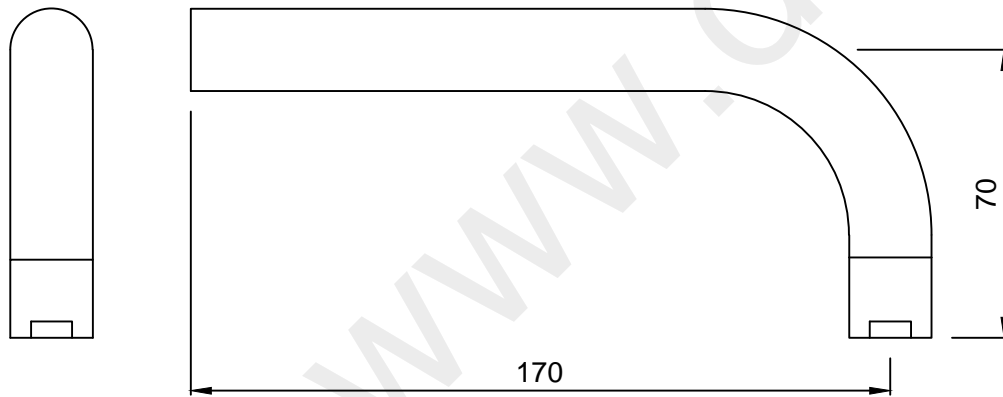

WALL FLANGE

HANDLE

SPOUT NIPPLE

SPOUT

SLEEVE

SPOUT SPACER