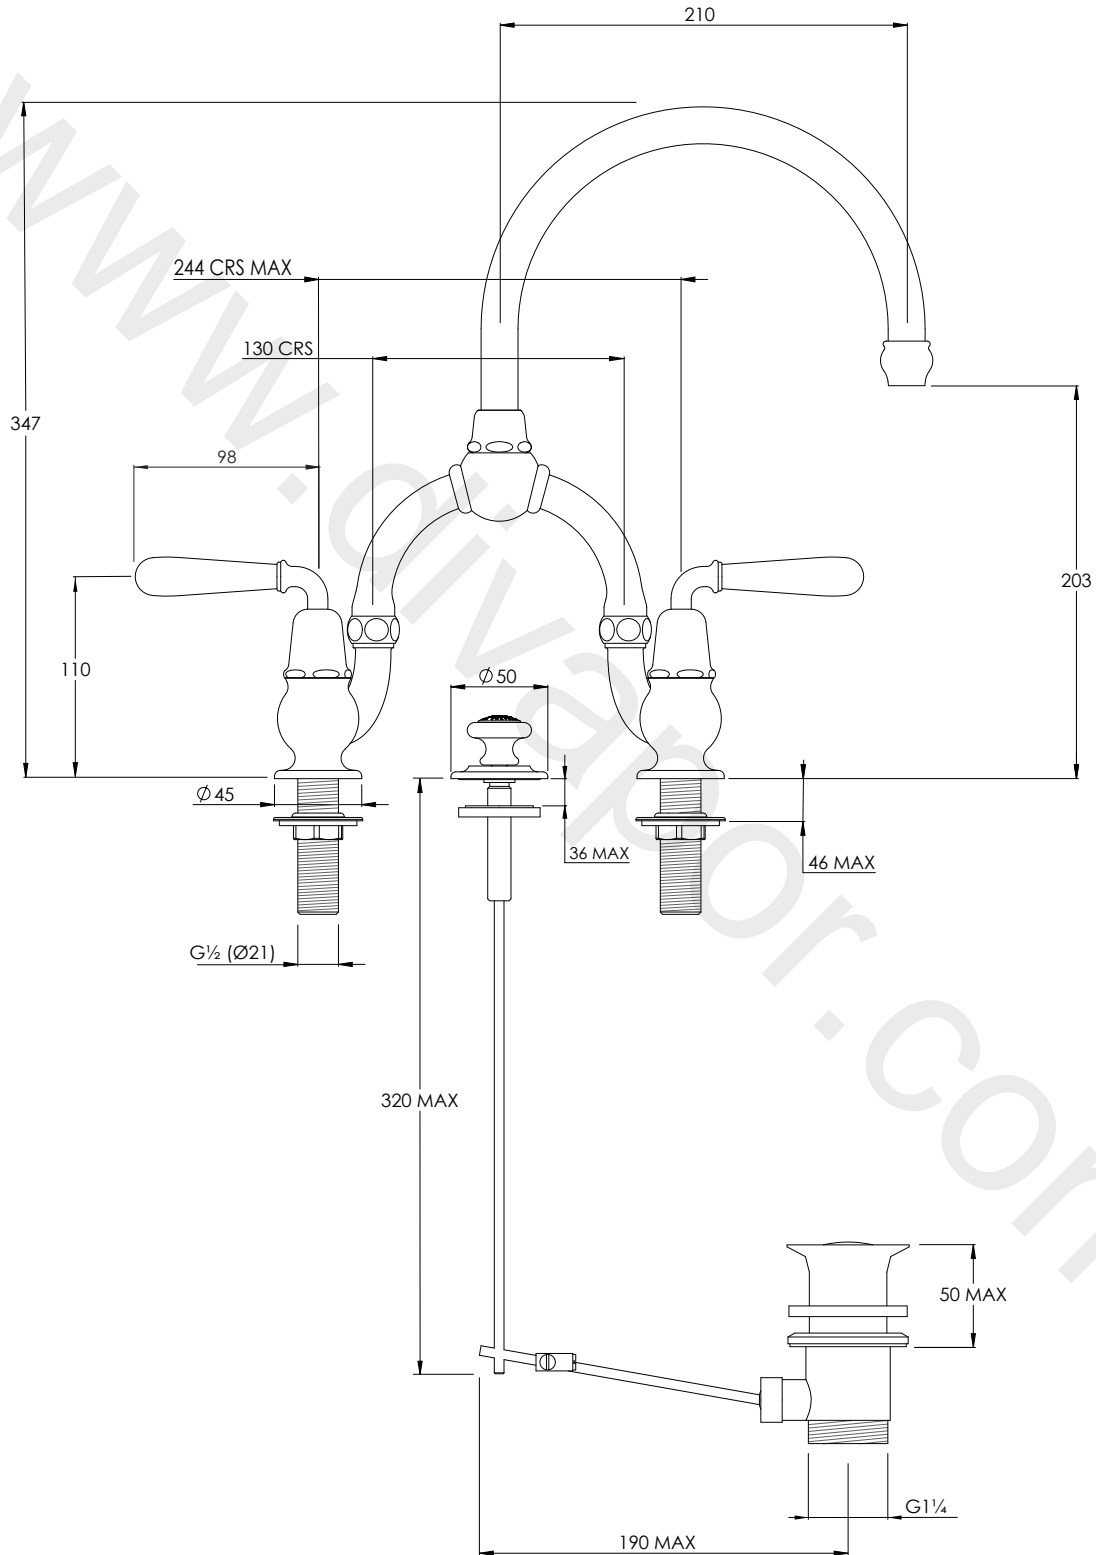

LEFROY BROOKS

IBROC HOUSE ESSEX ROAD
HODDESDON HERTS EN11 0QS UK
T: +44 (0)1992 708 316 F: +44 (0)1992 708 317

FW9000

LA CHAPELLE BASIN BRIDGE MIXER WITH
WHITE TORPILLE LEVERS AND POP-UP WASTE

DIMENSIONAL DATA SHEET

DATE: 20/02/19

REVISION: A

COPYRIGHT © LBIP LTD. ALL RIGHTS RESERVED

DIMENSIONS IN MILLIMETRES

WHILST EVERY EFFORT IS MADE TO ENSURE THE ACCURACY OF THESE DATA SHEETS THEY ARE SUBJECT TO CHANGE WITHOUT NOTICE AS PART OF THE COMPANY'S PRODUCT DEVELOPMENT PROCESS