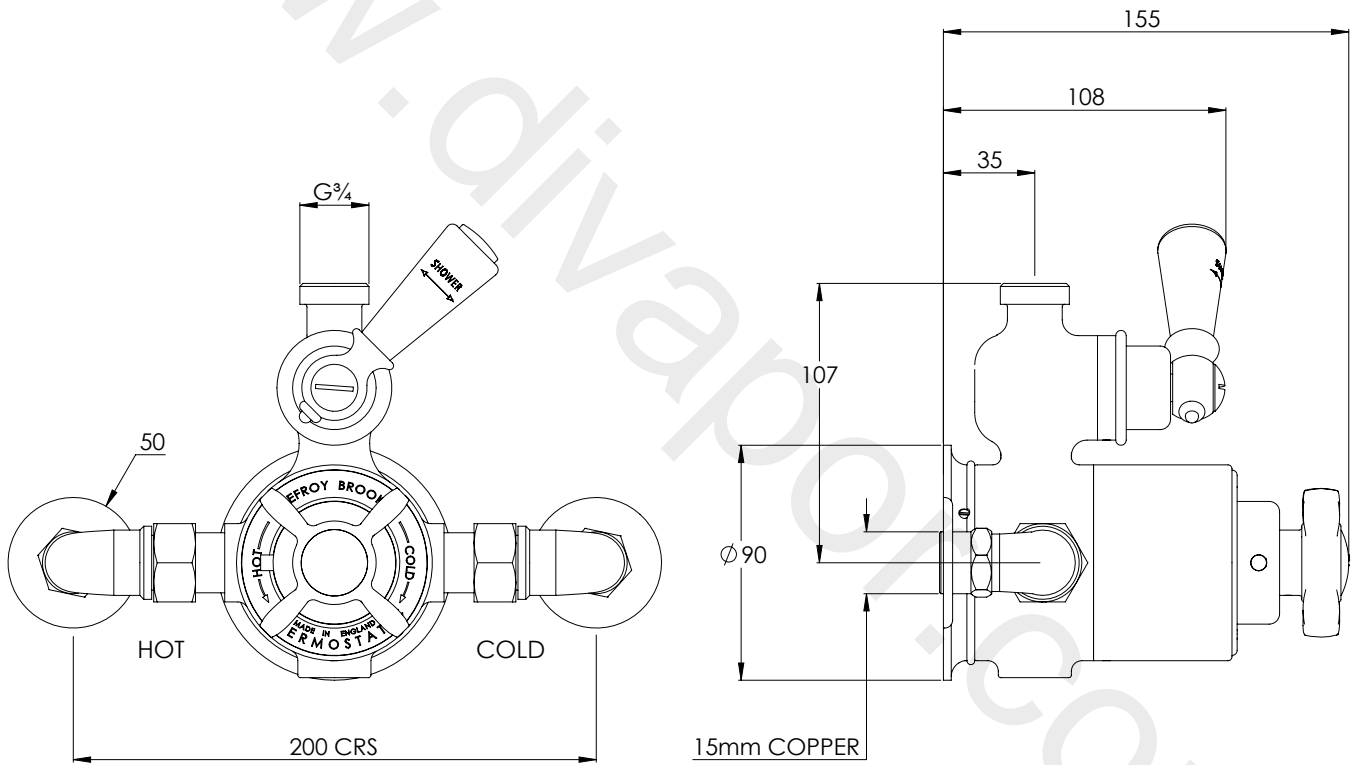

LEFROY BROOKS

IBROC HOUSE ESSEX ROAD
HODDESDON HERTS EN11 0QS UK
T: +44 (0)1992 708 316 F: +44 (0)1992 708 317

GD8700

CLASSIC THERMOSTATIC VALVE ONLY

DIMENSIONAL DATA SHEET

DATE: 04/06/2019

REVISION: D

COPYRIGHT © LBIP LTD. ALL RIGHTS RESERVED

DIMENSIONS IN MILLIMETRES

WHILST EVERY EFFORT IS MADE TO ENSURE THE ACCURACY OF THESE DATA SHEETS THEY ARE SUBJECT TO CHANGE WITHOUT NOTICE AS PART OF THE COMPANY'S PRODUCT DEVELOPMENT PROCESS