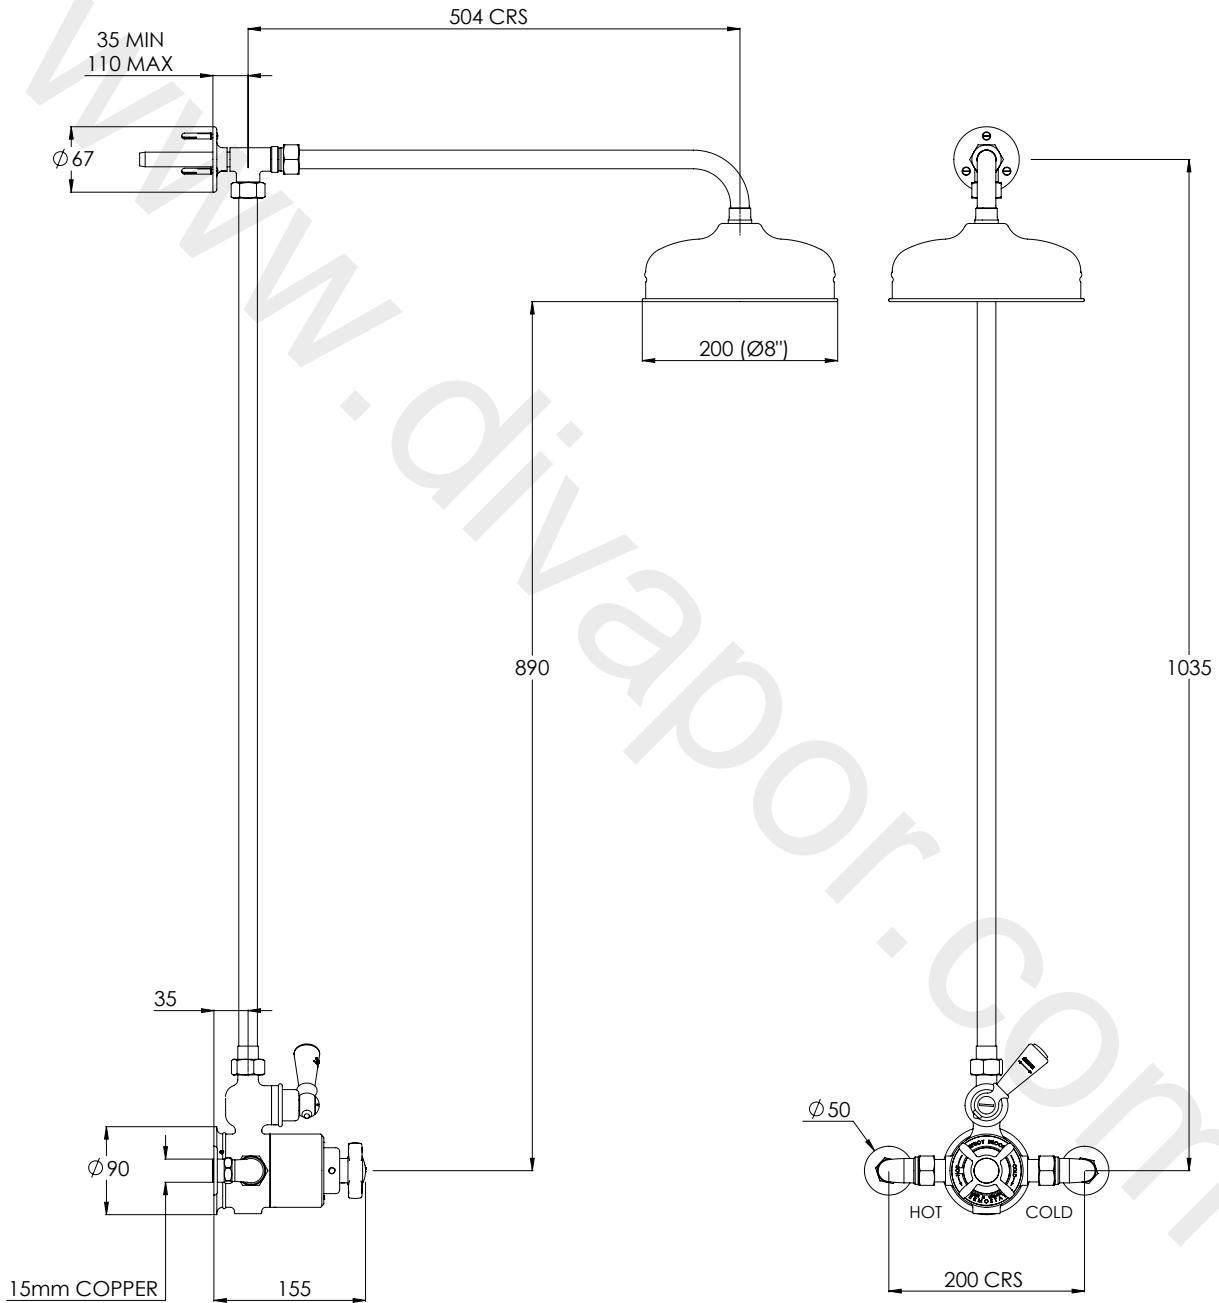

LEFROY BROOKS

IBROC HOUSE ESSEX ROAD
HODDESDON HERTS EN11 0QS UK
T: +44 (0)1992 708 316 F: +44 (0)1992 708 317

GD8702

CLASSIC THERMOSTATIC VALVE WITH RISER, 8"
APRON ROSE & ADJUSTABLE RISER PIPE BRACKET

DIMENSIONAL DATA SHEET

DATE: 04/06/2019

REVISION: F

COPYRIGHT © LBIP LTD. ALL RIGHTS RESERVED

DIMENSIONS IN MILLIMETRES

WHILST EVERY EFFORT IS MADE TO ENSURE THE ACCURACY OF THESE DATA SHEETS THEY ARE SUBJECT TO CHANGE WITHOUT NOTICE AS PART OF THE COMPANY'S PRODUCT DEVELOPMENT PROCESS