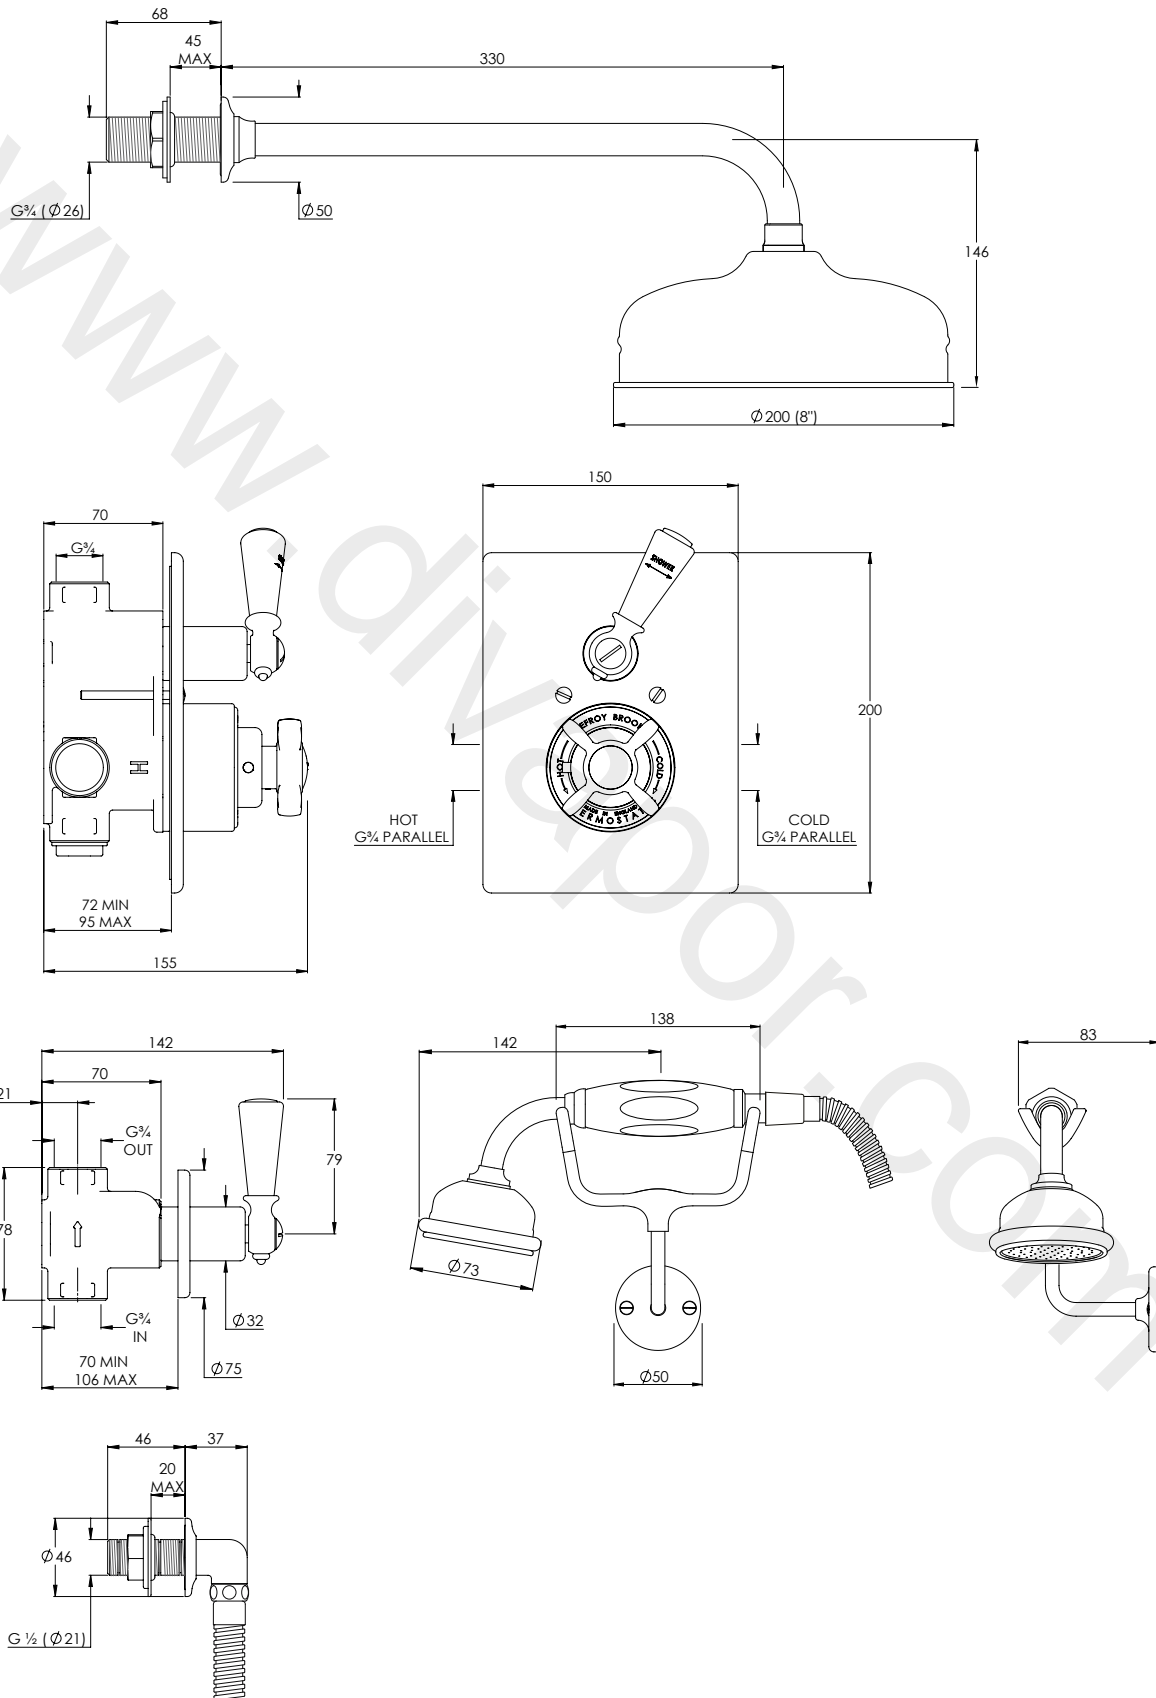

LEFROY BROOKS

IBROC HOUSE ESSEX ROAD
HODDESDON HERTS EN11 0QS UK
T: +44 (0)1992 708 316 F: +44 (0)1992 708 317

GD8716

CLASSIC THERMOSTATIC VALVE AND DUAL
SHOWER KIT

DIMENSIONAL DATA SHEET

DATE: 29/05/2019

REVISION: E

COPYRIGHT © LBIP LTD. ALL RIGHTS RESERVED

DIMENSIONS IN MILLIMETRES

WHILST EVERY EFFORT IS MADE TO ENSURE THE ACCURACY OF THESE DATA SHEETS THEY ARE SUBJECT TO CHANGE WITHOUT NOTICE AS PART OF THE COMPANY'S PRODUCT DEVELOPMENT PROCESS