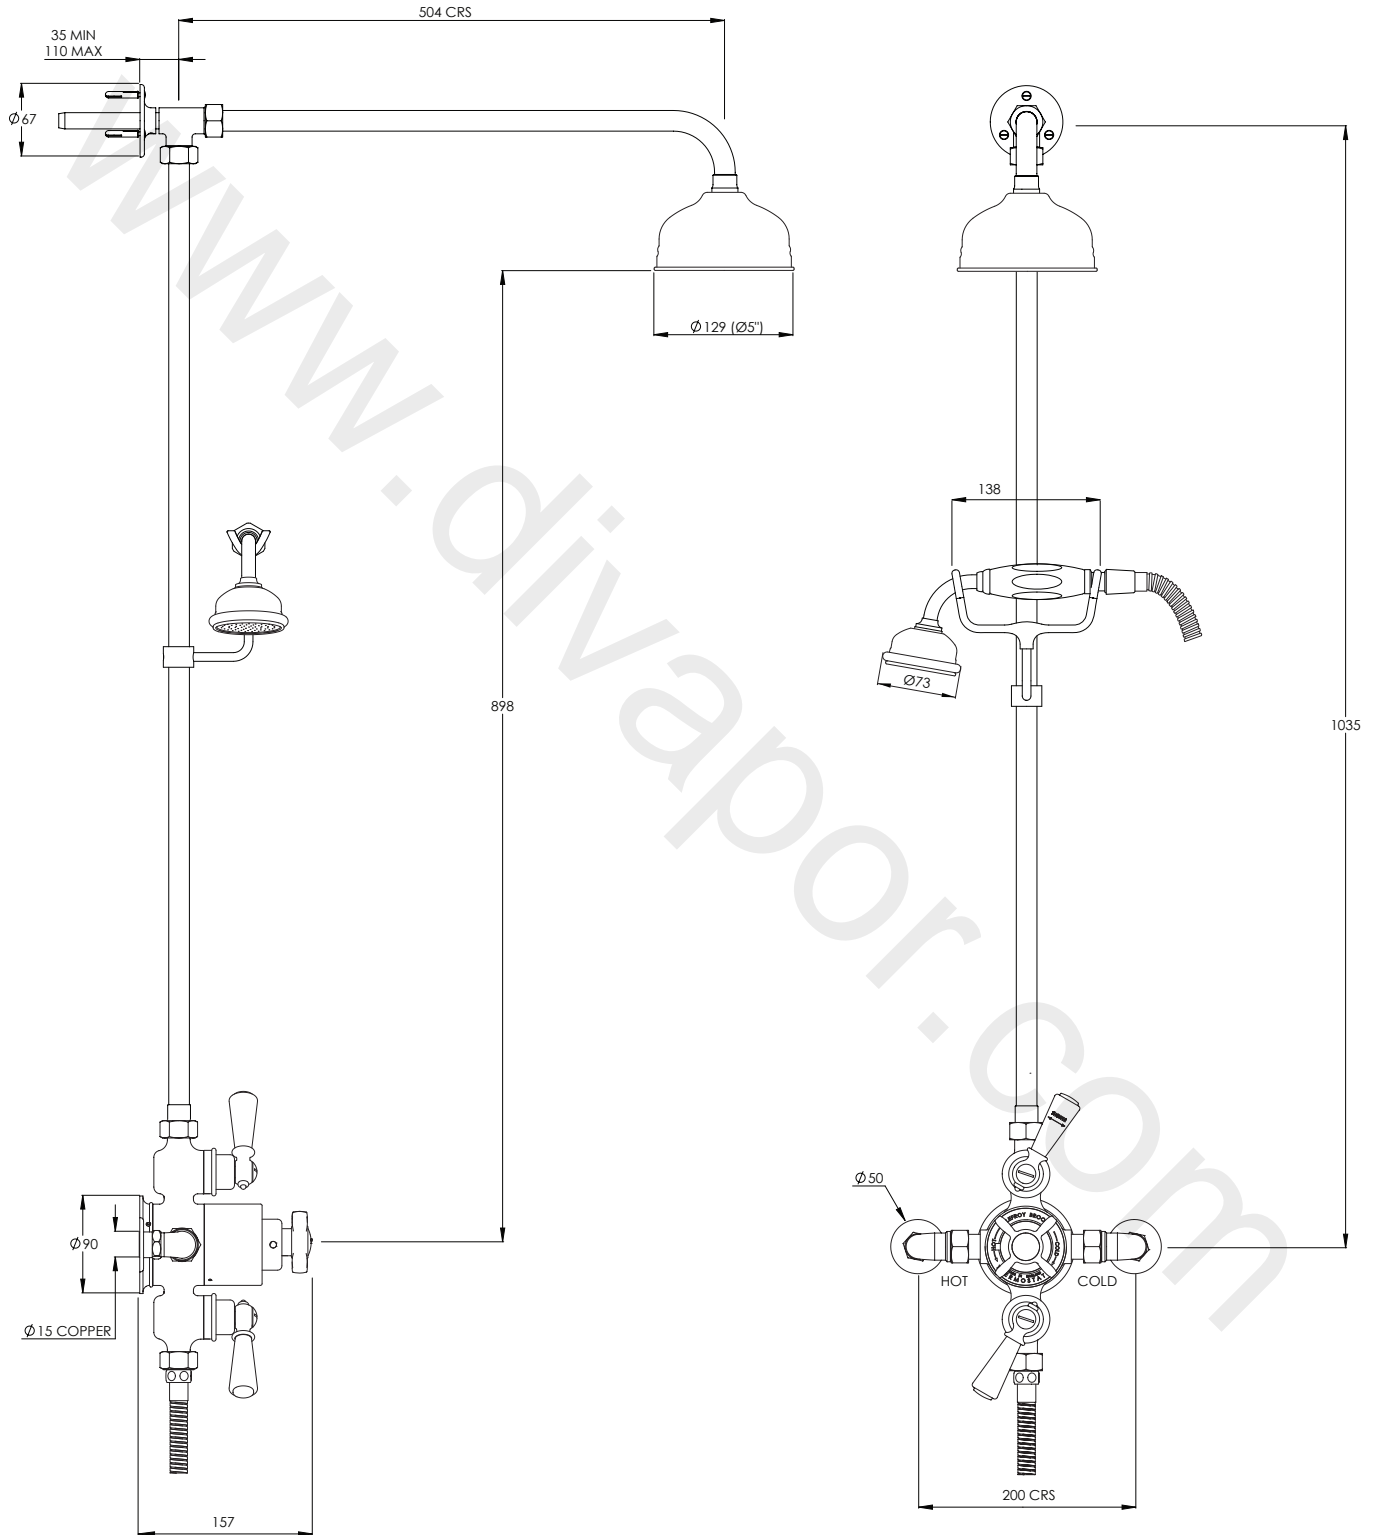

## GD8741

CLASSIC EXPOSED DUAL CONTROL THERMOSTATIC  
VALVE WITH RISER, 5" ROSE, HANDSET & ADJUSTABLE  
RISER PIPE BRACKET.

### DIMENSIONAL DATA SHEET

DATE: 11/08/2020

REVISION: A

COPYRIGHT © LBIP LTD. ALL RIGHTS RESERVED

DIMENSIONS IN MILLIMETRES

WHILST EVERY EFFORT IS MADE TO ENSURE THE ACCURACY OF THESE DATA SHEETS THEY ARE SUBJECT TO CHANGE WITHOUT NOTICE AS PART OF THE COMPANY'S PRODUCT DEVELOPMENT PROCESS