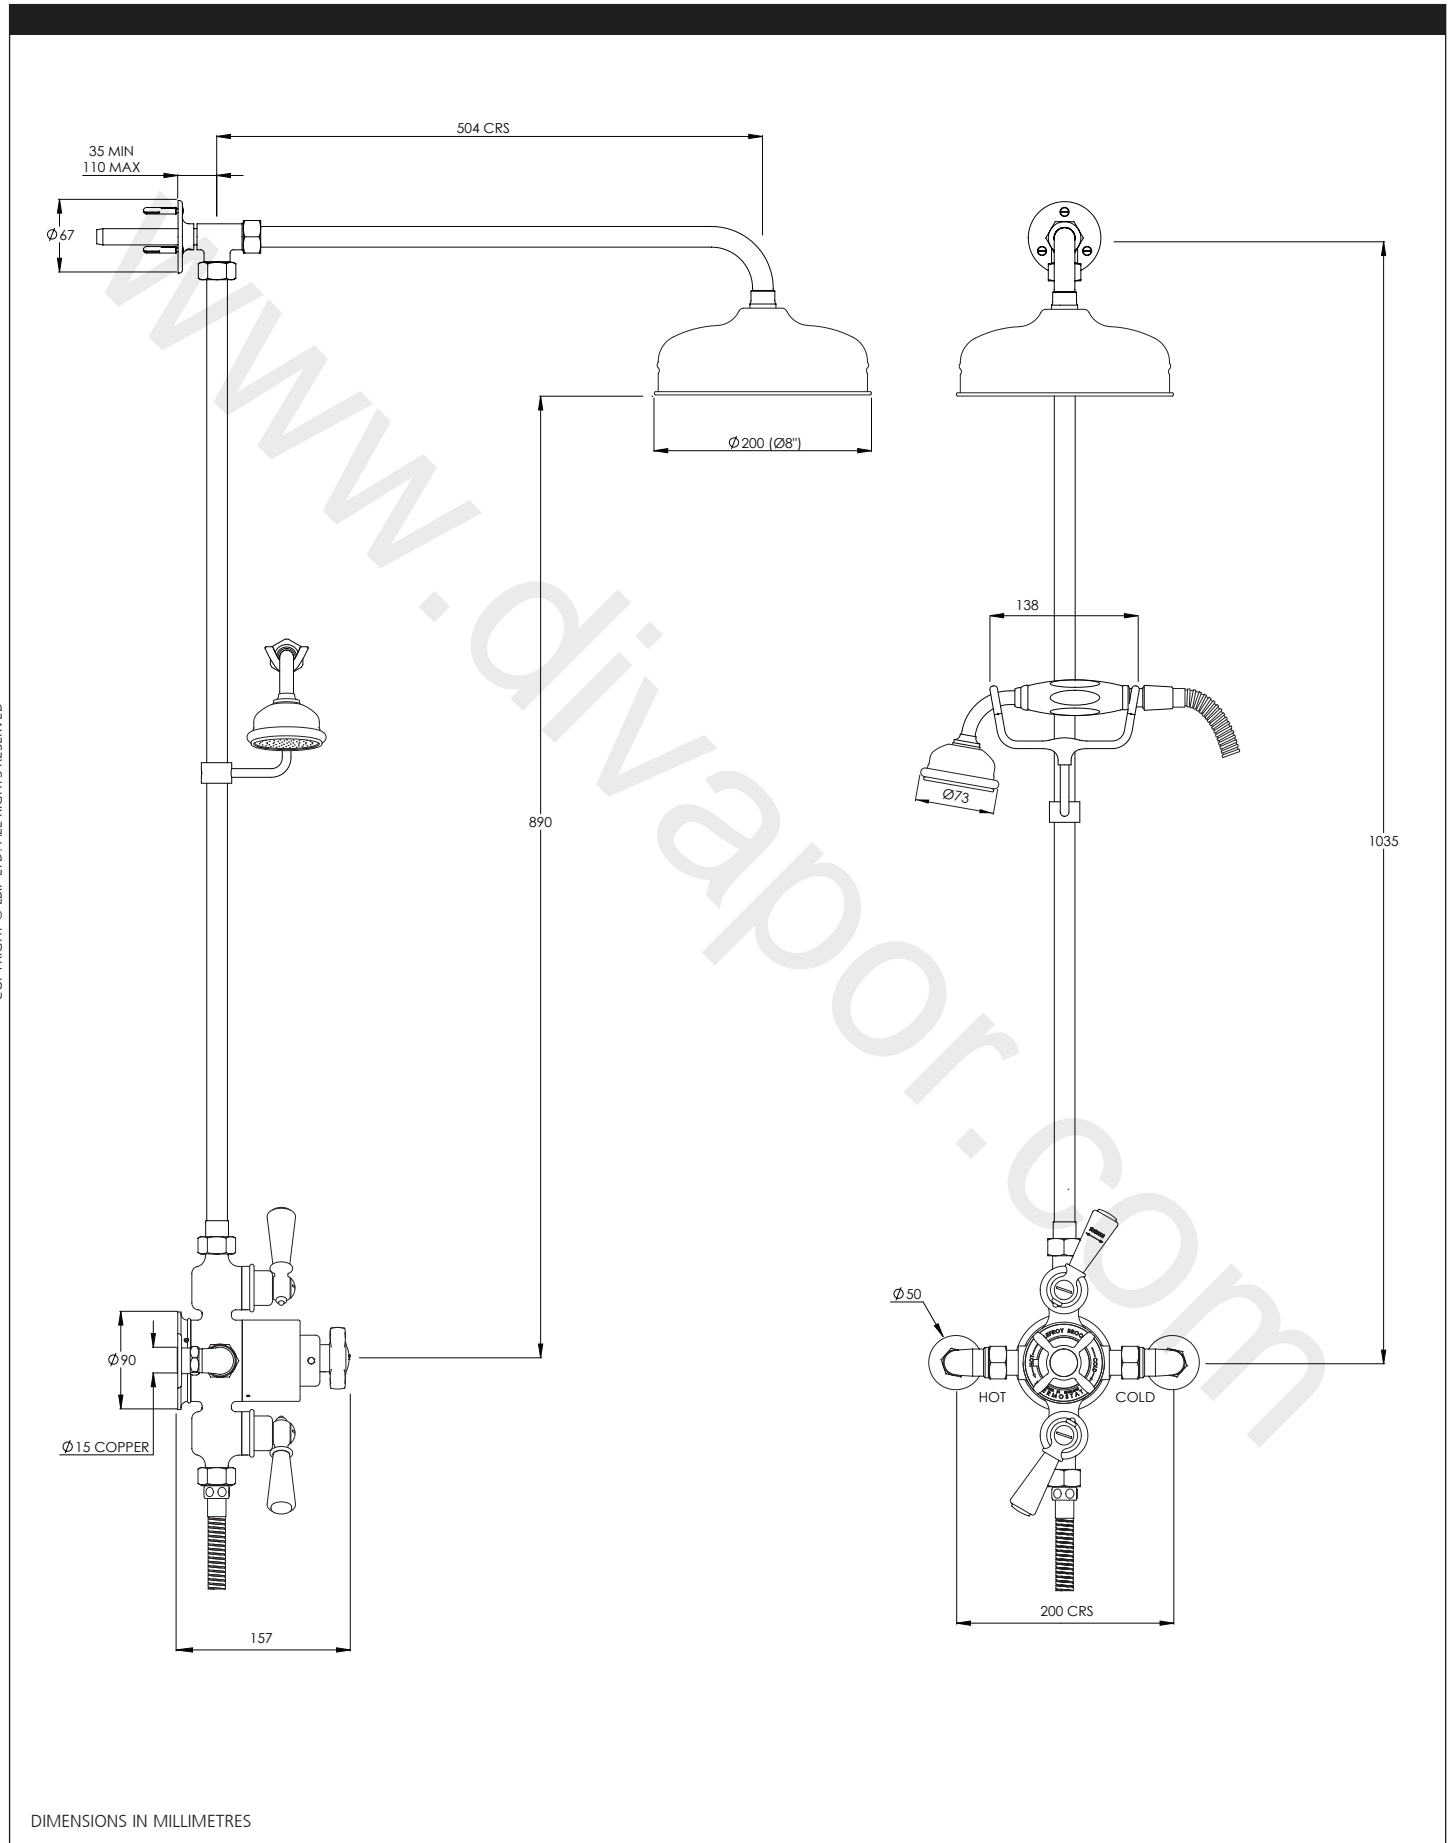

LEFROY BROOKS

IBROC HOUSE ESSEX ROAD
HODDESDON HERTS EN11 0QS UK
T: +44 (0)1992 708 316 F: +44 (0)1992 708 317

GD8742

CLASSIC EXPOSED DUAL CONTROL THERMOSTATIC
VALVE WITH RISER, 8" ROSE, HANDSET & ADJUSTABLE
RISER PIPE BRACKET.

DIMENSIONAL DATA SHEET

DATE: 11/08/2020

REVISION: A

COPYRIGHT © LBIP LTD. ALL RIGHTS RESERVED

DIMENSIONS IN MILLIMETRES

WHILST EVERY EFFORT IS MADE TO ENSURE THE ACCURACY OF THESE DATA SHEETS THEY ARE SUBJECT TO CHANGE WITHOUT NOTICE AS PART OF THE COMPANY'S PRODUCT DEVELOPMENT PROCESS