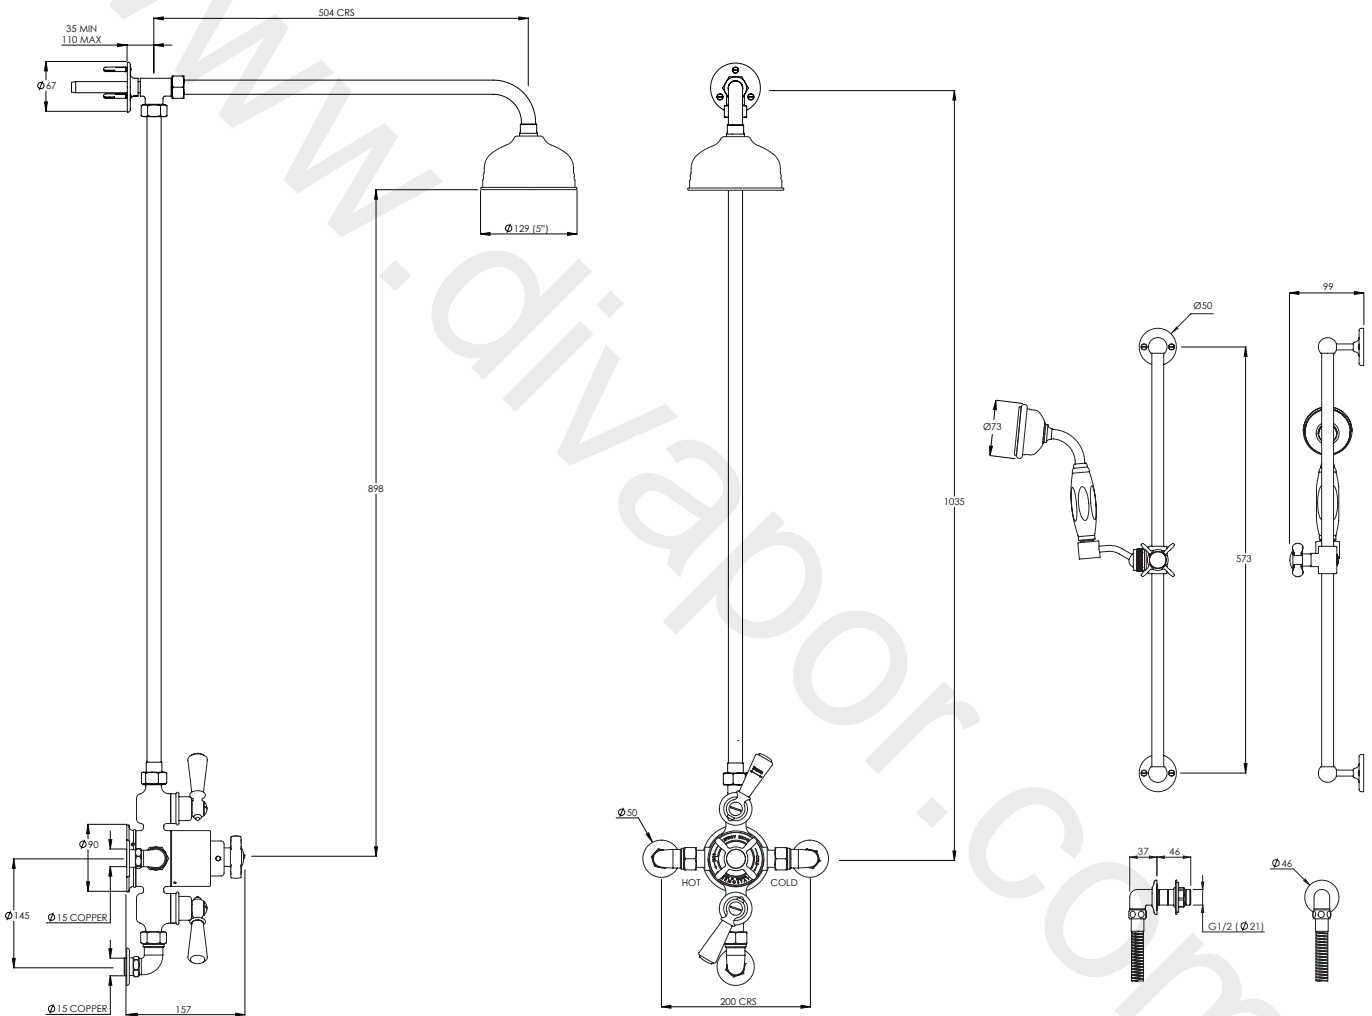

LEFROY BROOKS

IBROC HOUSE ESSEX ROAD
HODDESDON HERTS EN11 0QS UK
T: +44 (0)1992 708 316 F: +44 (0)1992 708 317

GD8748

CLASSIC EXPOSED DUAL CONTROL THERMOSTATIC
VALVE, 5" ROSE, SLIDING RAIL, HANDSET & SHOWER
KIT.

DIMENSIONAL DATA SHEET

DATE: 11/08/2020

REVISION: A

COPYRIGHT © LBIP LTD. ALL RIGHTS RESERVED

DIMENSIONS IN MILLIMETRES

WHILST EVERY EFFORT IS MADE TO ENSURE THE ACCURACY OF THESE DATA SHEETS THEY ARE SUBJECT TO CHANGE WITHOUT NOTICE AS PART OF THE COMPANY'S PRODUCT DEVELOPMENT PROCESS