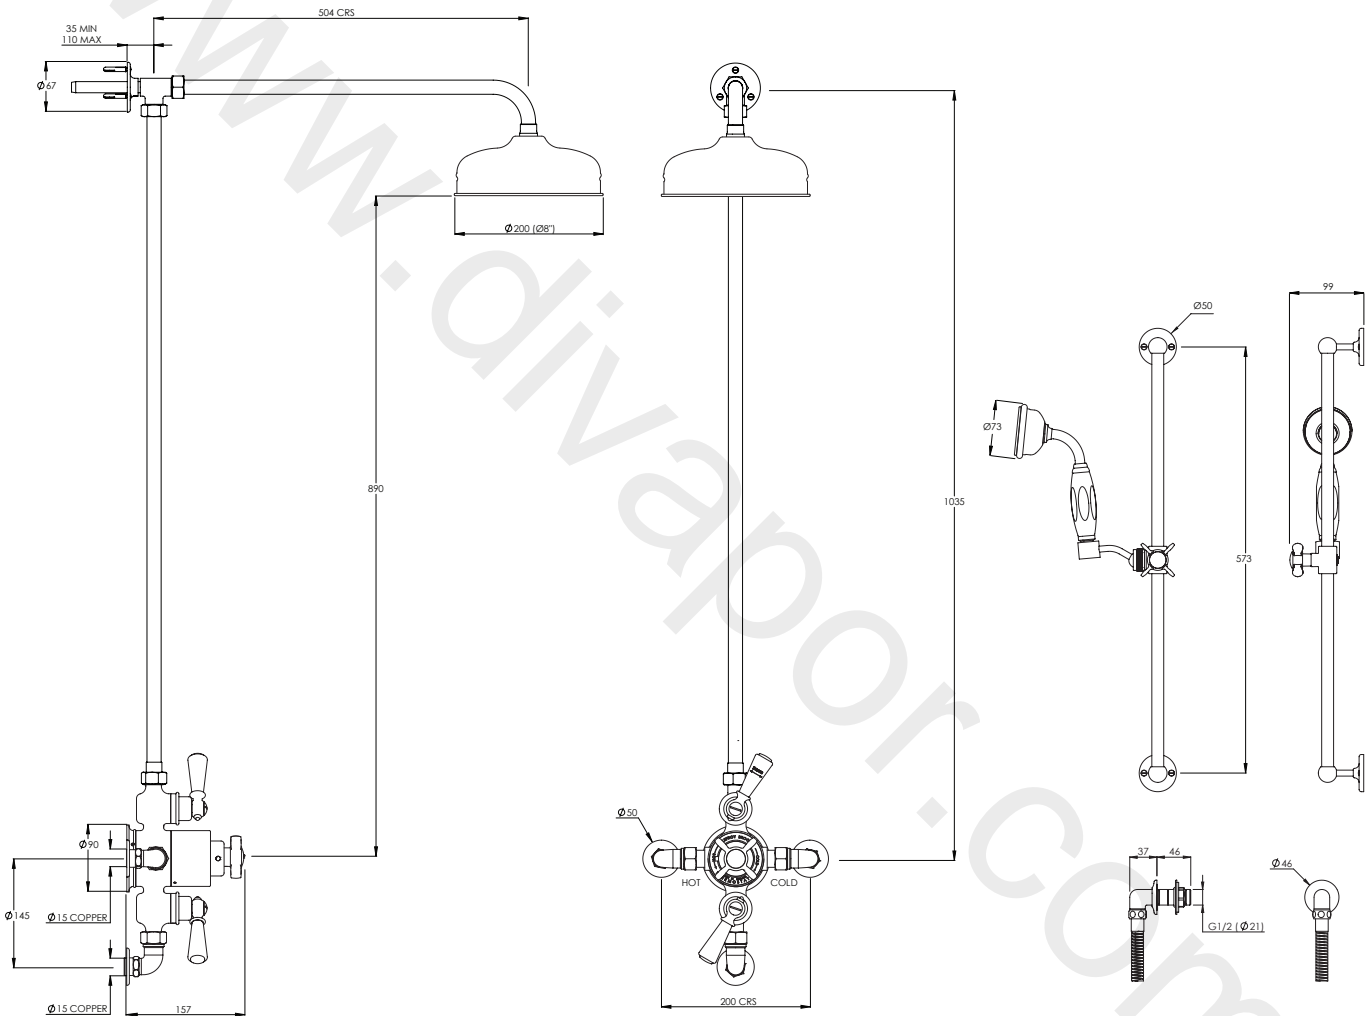

LEFROY BROOKS

IBROC HOUSE ESSEX ROAD
HODDESDON HERTS EN11 0QS UK
T: +44 (0)1992 708 316 F: +44 (0)1992 708 317

GD8749

CLASSIC EXPOSED DUAL CONTROL THERMOSTATIC
VALVE, 8" ROSE, SLIDING RAIL, HANDSET & SHOWER
KIT.

DIMENSIONAL DATA SHEET

DATE: 11/08/2020

REVISION: A

COPYRIGHT © LBIP LTD. ALL RIGHTS RESERVED

DIMENSIONS IN MILLIMETRES

WHILST EVERY EFFORT IS MADE TO ENSURE THE ACCURACY OF THESE DATA SHEETS THEY ARE SUBJECT TO CHANGE WITHOUT NOTICE AS PART OF THE COMPANY'S PRODUCT DEVELOPMENT PROCESS