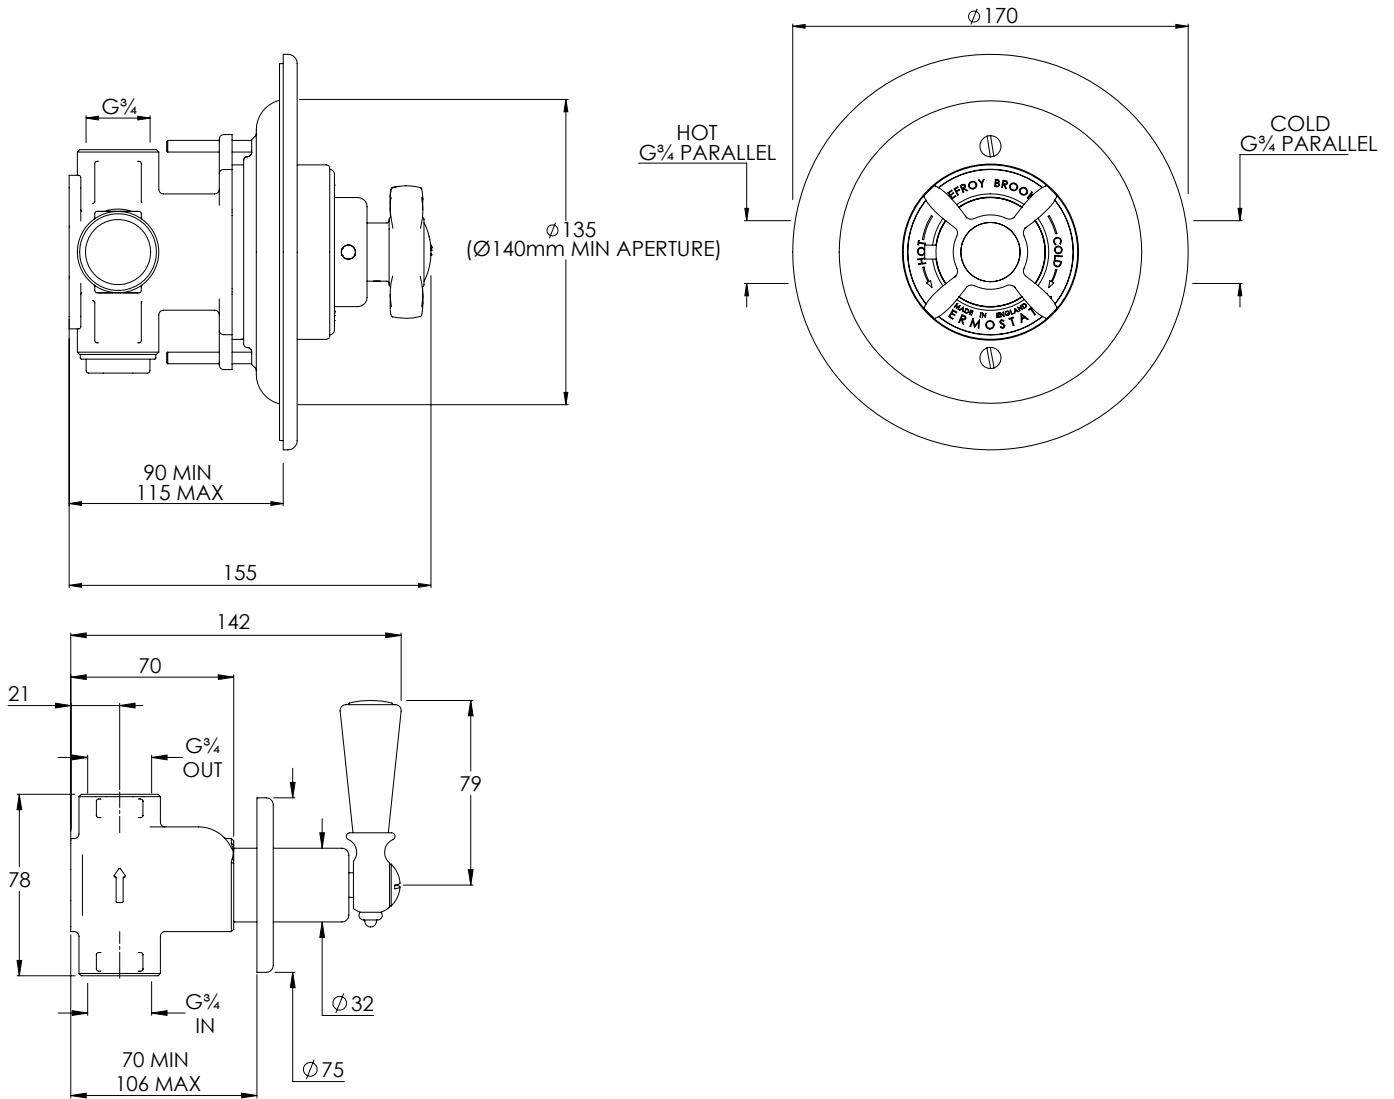

LEFROY BROOKS

IBROC HOUSE ESSEX ROAD
HODDESDON HERTS EN11 0QS UK
T: +44 (0)1992 708 316 F: +44 (0)1992 708 317

GD8801

CLASSIC ARCHIPELAGO THERMOSTATIC VALVE
AND FLOW CONTROL

DIMENSIONAL DATA SHEET

DATE: 24/01/2020

REVISION: D

COPYRIGHT © LBIP LTD. ALL RIGHTS RESERVED

DIMENSIONS IN MILLIMETRES

WHILST EVERY EFFORT IS MADE TO ENSURE THE ACCURACY OF THESE DATA SHEETS THEY ARE SUBJECT TO CHANGE WITHOUT NOTICE AS PART OF THE COMPANY'S PRODUCT DEVELOPMENT PROCESS