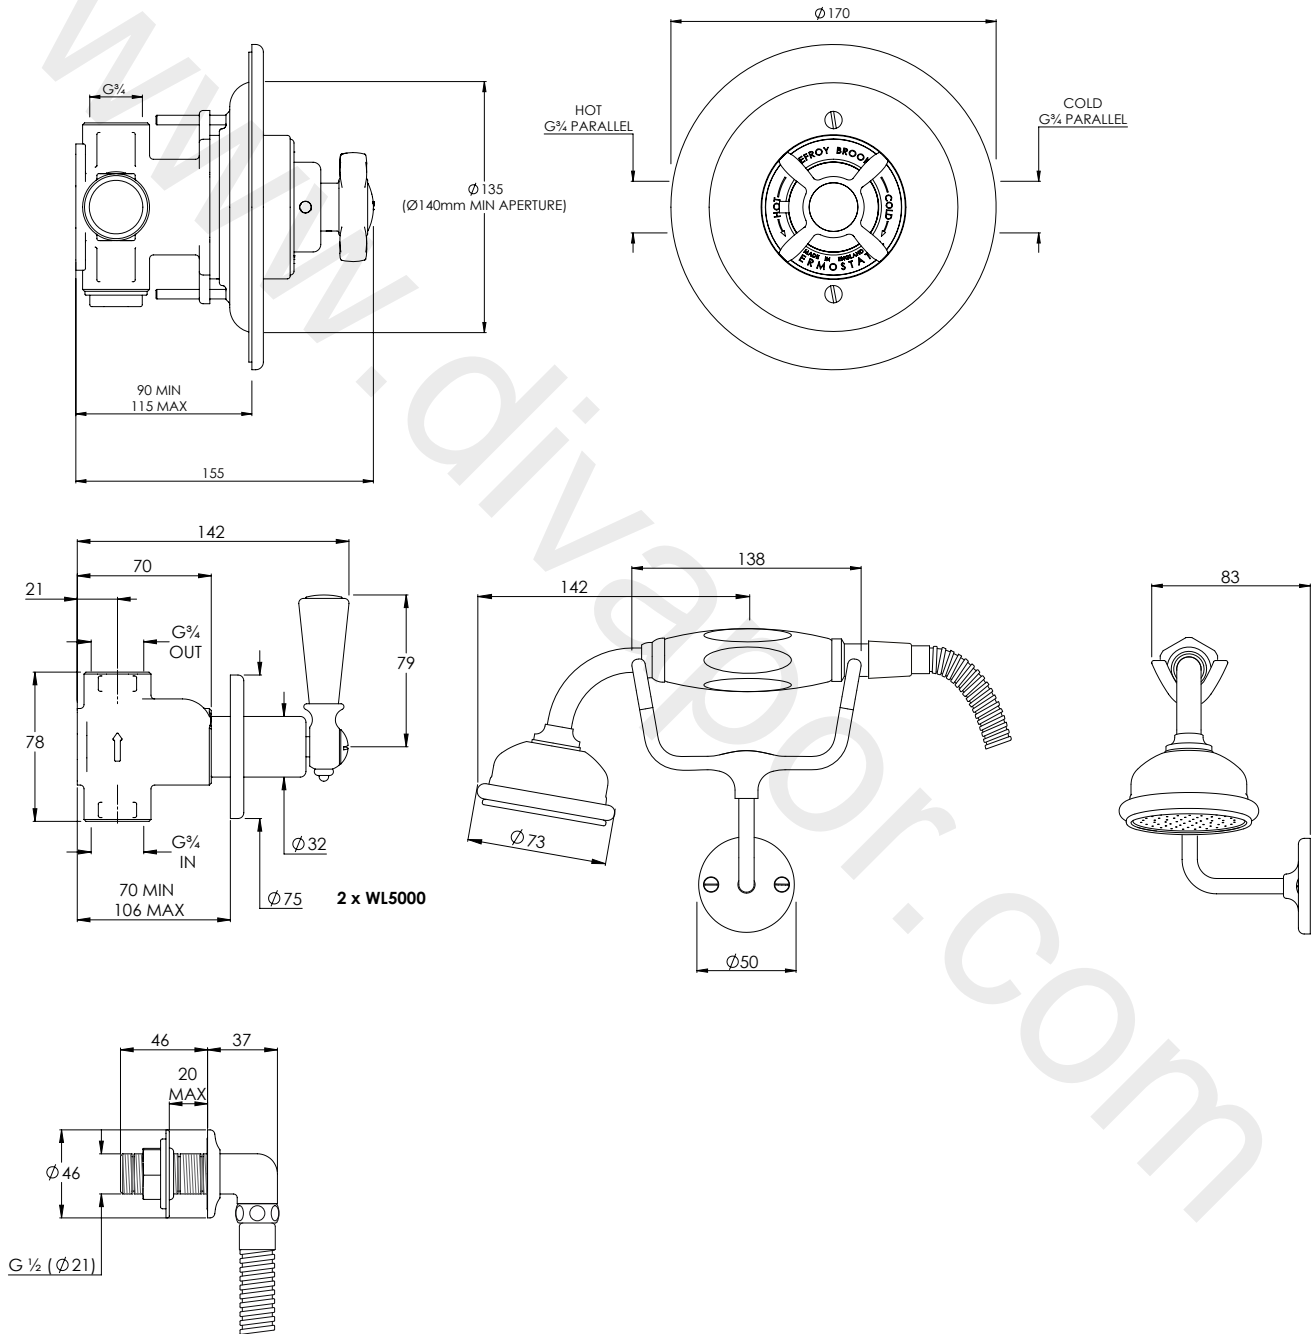

## GD8803

CLASSIC ARCHIPELAGO THERMOSTATIC VALVE,  
FLOW CONTROLS, CLASSIC HANDSET AND  
SHOWER KIT

### DIMENSIONAL DATA SHEET

DATE: 24/01/2020

REVISION: E

COPYRIGHT © LBIP LTD. ALL RIGHTS RESERVED

DIMENSIONS IN MILLIMETRES

WHILST EVERY EFFORT IS MADE TO ENSURE THE ACCURACY OF THESE DATA SHEETS THEY ARE SUBJECT TO CHANGE WITHOUT NOTICE AS PART OF THE COMPANY'S PRODUCT DEVELOPMENT PROCESS