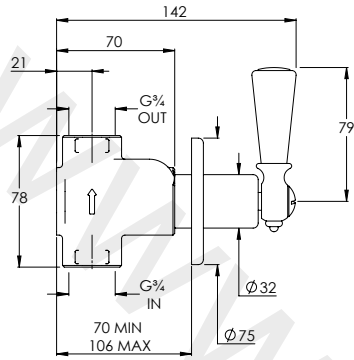

## GD8804

CLASSIC ARCHIPELAGO THERMOSTATIC  
TEMPERATURE CONTROL, FLOW CONTROLS,  
SLIDING RAIL AND SHOWER KIT

### DIMENSIONAL DATA SHEET

DATE: 13/04/2022

REVISION: F

COPYRIGHT © LBIP LTD. ALL RIGHTS RESERVED

DIMENSIONS IN MILLIMETRES

WHILST EVERY EFFORT IS MADE TO ENSURE THE ACCURACY OF THESE DATA SHEETS THEY ARE SUBJECT TO CHANGE WITHOUT NOTICE AS PART OF THE COMPANY'S PRODUCT DEVELOPMENT PROCESS