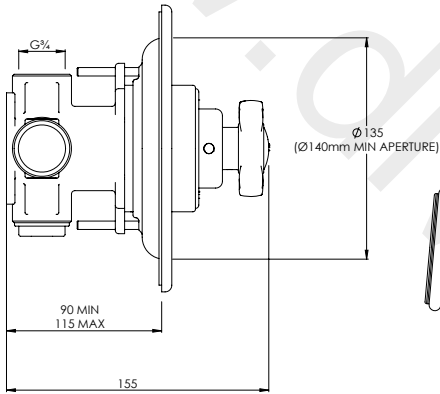

## GD8804

CLASSIC ARCHIPELAGO THERMOSTATIC  
TEMPERATURE CONTROL, FLOW CONTROLS,  
SLIDING RAIL AND SHOWER KIT

### DIMENSIONAL DATA SHEET

DATE: 13/04/2022

REVISION: F

COPYRIGHT © LBIP LTD. ALL RIGHTS RESERVED

DIMENSIONS IN MILLIMETRES

WHILST EVERY EFFORT IS MADE TO ENSURE THE ACCURACY OF THESE DATA SHEETS THEY ARE SUBJECT TO CHANGE WITHOUT NOTICE AS PART OF THE COMPANY'S PRODUCT DEVELOPMENT PROCESS