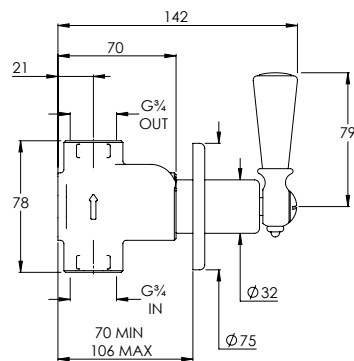

## GD8804

CLASSIC ARCHIPELAGO THERMOSTATIC  
TEMPERATURE CONTROL, FLOW CONTROLS,  
SLIDING RAIL AND SHOWER KIT

### DIMENSIONAL DATA SHEET

DATE: 13/04/2022

REVISION: F

COPYRIGHT © LBIP LTD. ALL RIGHTS RESERVED

DIMENSIONS IN MILLIMETRES

WHILST EVERY EFFORT IS MADE TO ENSURE THE ACCURACY OF THESE DATA SHEETS THEY ARE SUBJECT TO CHANGE WITHOUT NOTICE AS PART OF THE COMPANY'S PRODUCT DEVELOPMENT PROCESS