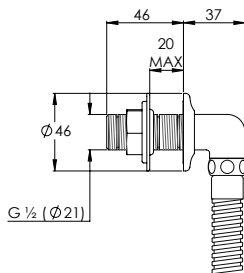

## GD8804

CLASSIC ARCHIPELAGO THERMOSTATIC  
TEMPERATURE CONTROL, FLOW CONTROLS,  
SLIDING RAIL AND SHOWER KIT

### DIMENSIONAL DATA SHEET

DATE: 13/04/2022

REVISION: F

COPYRIGHT © LBIP LTD. ALL RIGHTS RESERVED

DIMENSIONS IN MILLIMETRES

WHILST EVERY EFFORT IS MADE TO ENSURE THE ACCURACY OF THESE DATA SHEETS THEY ARE SUBJECT TO CHANGE WITHOUT NOTICE AS PART OF THE COMPANY'S PRODUCT DEVELOPMENT PROCESS