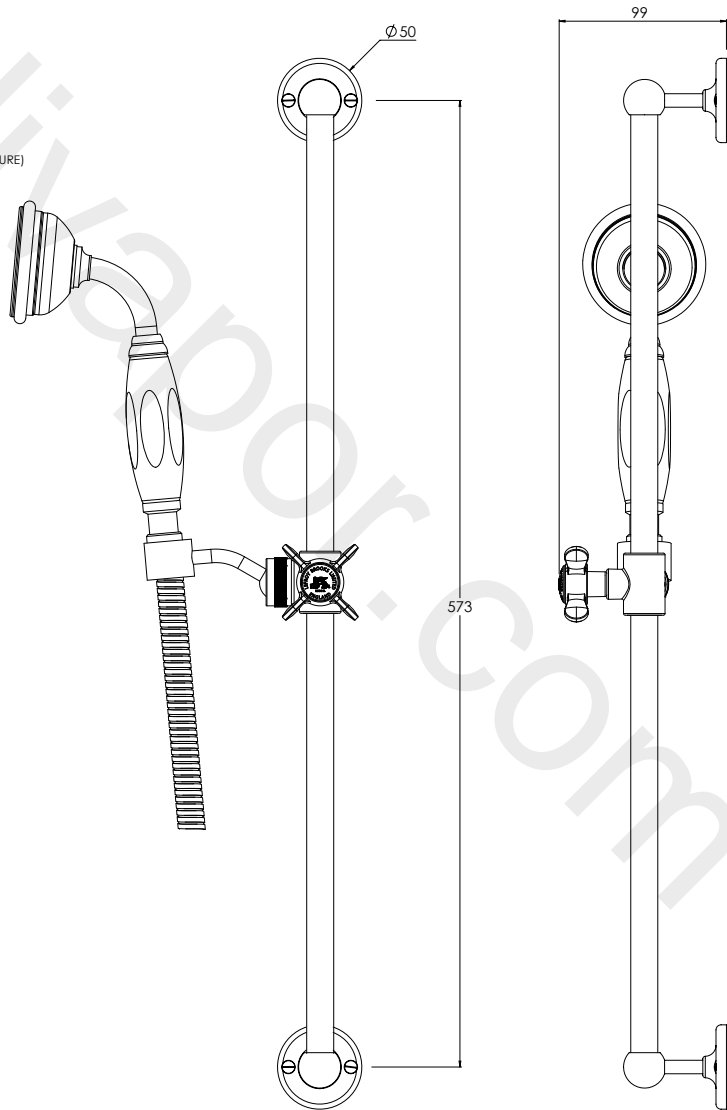

## GD8804

CLASSIC ARCHIPELAGO THERMOSTATIC  
TEMPERATURE CONTROL, FLOW CONTROLS,  
SLIDING RAIL AND SHOWER KIT

### DIMENSIONAL DATA SHEET

DATE: 13/04/2022

REVISION: F

COPYRIGHT © LBIP LTD. ALL RIGHTS RESERVED

DIMENSIONS IN MILLIMETRES

WHILST EVERY EFFORT IS MADE TO ENSURE THE ACCURACY OF THESE DATA SHEETS THEY ARE SUBJECT TO CHANGE WITHOUT NOTICE AS PART OF THE COMPANY'S PRODUCT DEVELOPMENT PROCESS