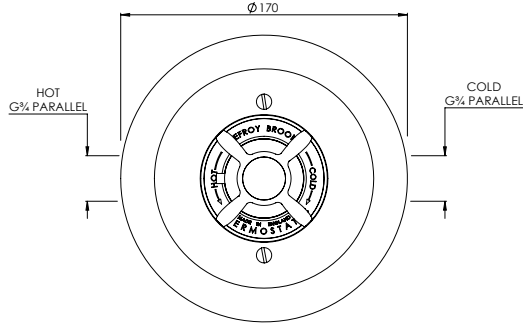

## GD8804

CLASSIC ARCHIPELAGO THERMOSTATIC  
TEMPERATURE CONTROL, FLOW CONTROLS,  
SLIDING RAIL AND SHOWER KIT

### DIMENSIONAL DATA SHEET

DATE: 13/04/2022

REVISION: F

COPYRIGHT © LBIP LTD. ALL RIGHTS RESERVED

DIMENSIONS IN MILLIMETRES

WHILST EVERY EFFORT IS MADE TO ENSURE THE ACCURACY OF THESE DATA SHEETS THEY ARE SUBJECT TO CHANGE WITHOUT NOTICE AS PART OF THE COMPANY'S PRODUCT DEVELOPMENT PROCESS