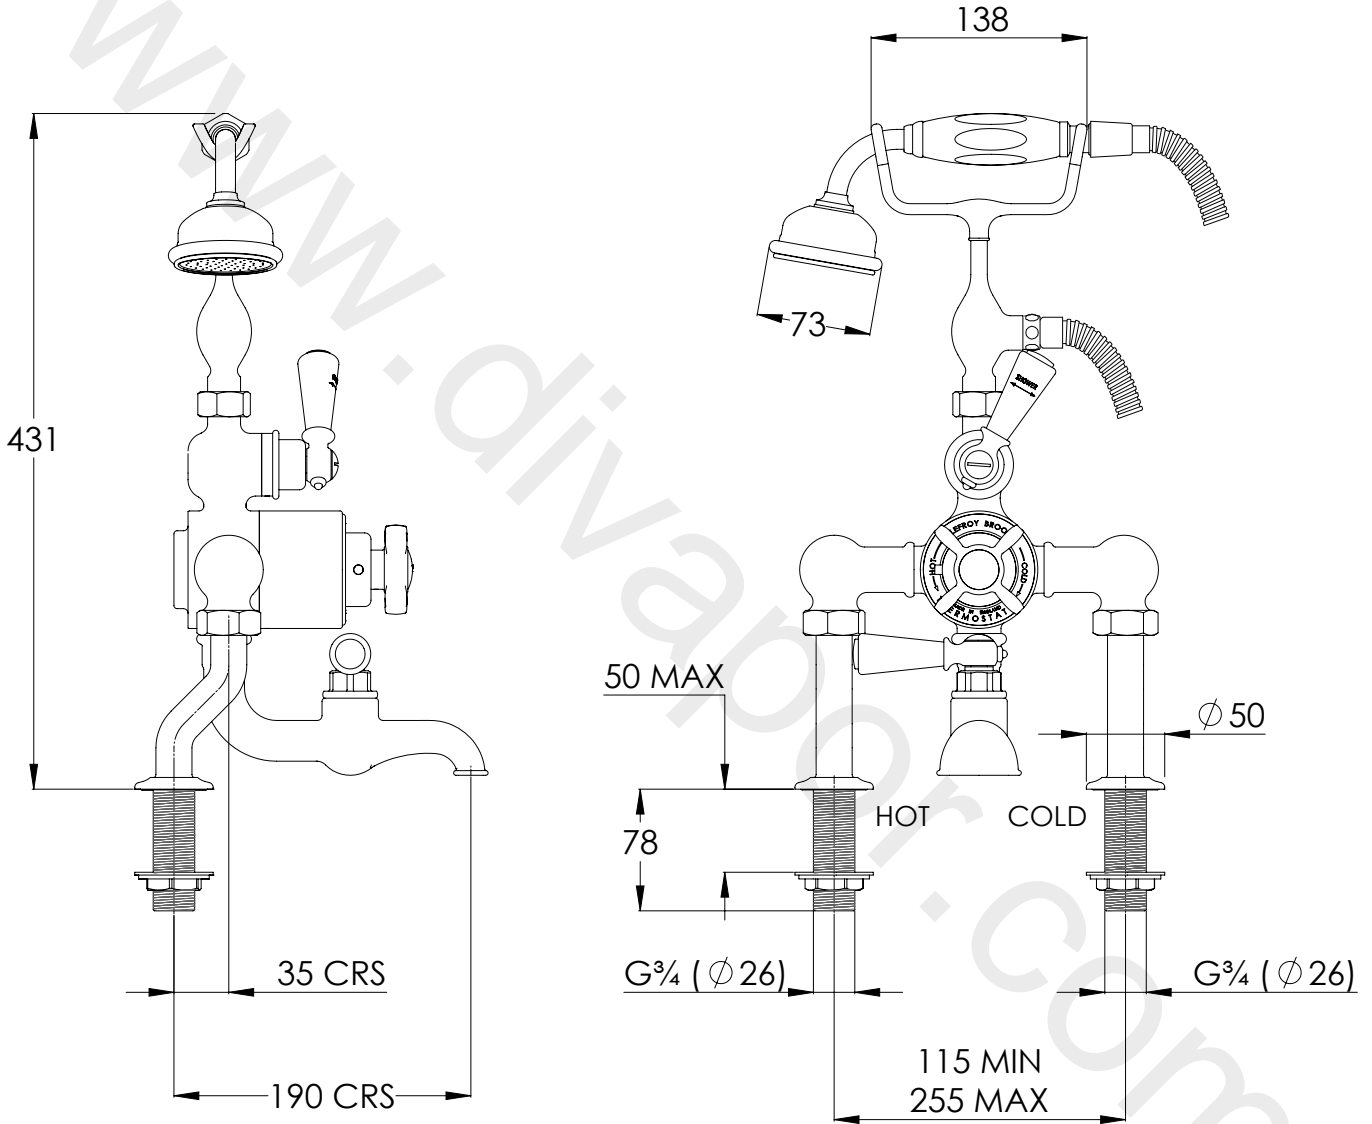

LEFROY BROOKS

IBROC HOUSE ESSEX ROAD
HODDESDON HERTS EN11 0QS UK
T: +44 (0)1992 708 316 F: +44 (0)1992 708 317

DM/GD8823

CLASSIC DECK MOUNTED THERMOSTATIC
BATH SHOWER MIXER WITH CRADLE & CLASSIC
HANDSET

DIMENSIONAL DATA SHEET

DATE: 14/06/2019

REVISION: A

COPYRIGHT © LBIP LTD. ALL RIGHTS RESERVED

DIMENSIONS IN MILLIMETRES

WHILST EVERY EFFORT IS MADE TO ENSURE THE ACCURACY OF THESE DATA SHEETS THEY ARE SUBJECT TO CHANGE WITHOUT NOTICE AS PART OF THE COMPANY'S PRODUCT DEVELOPMENT PROCESS