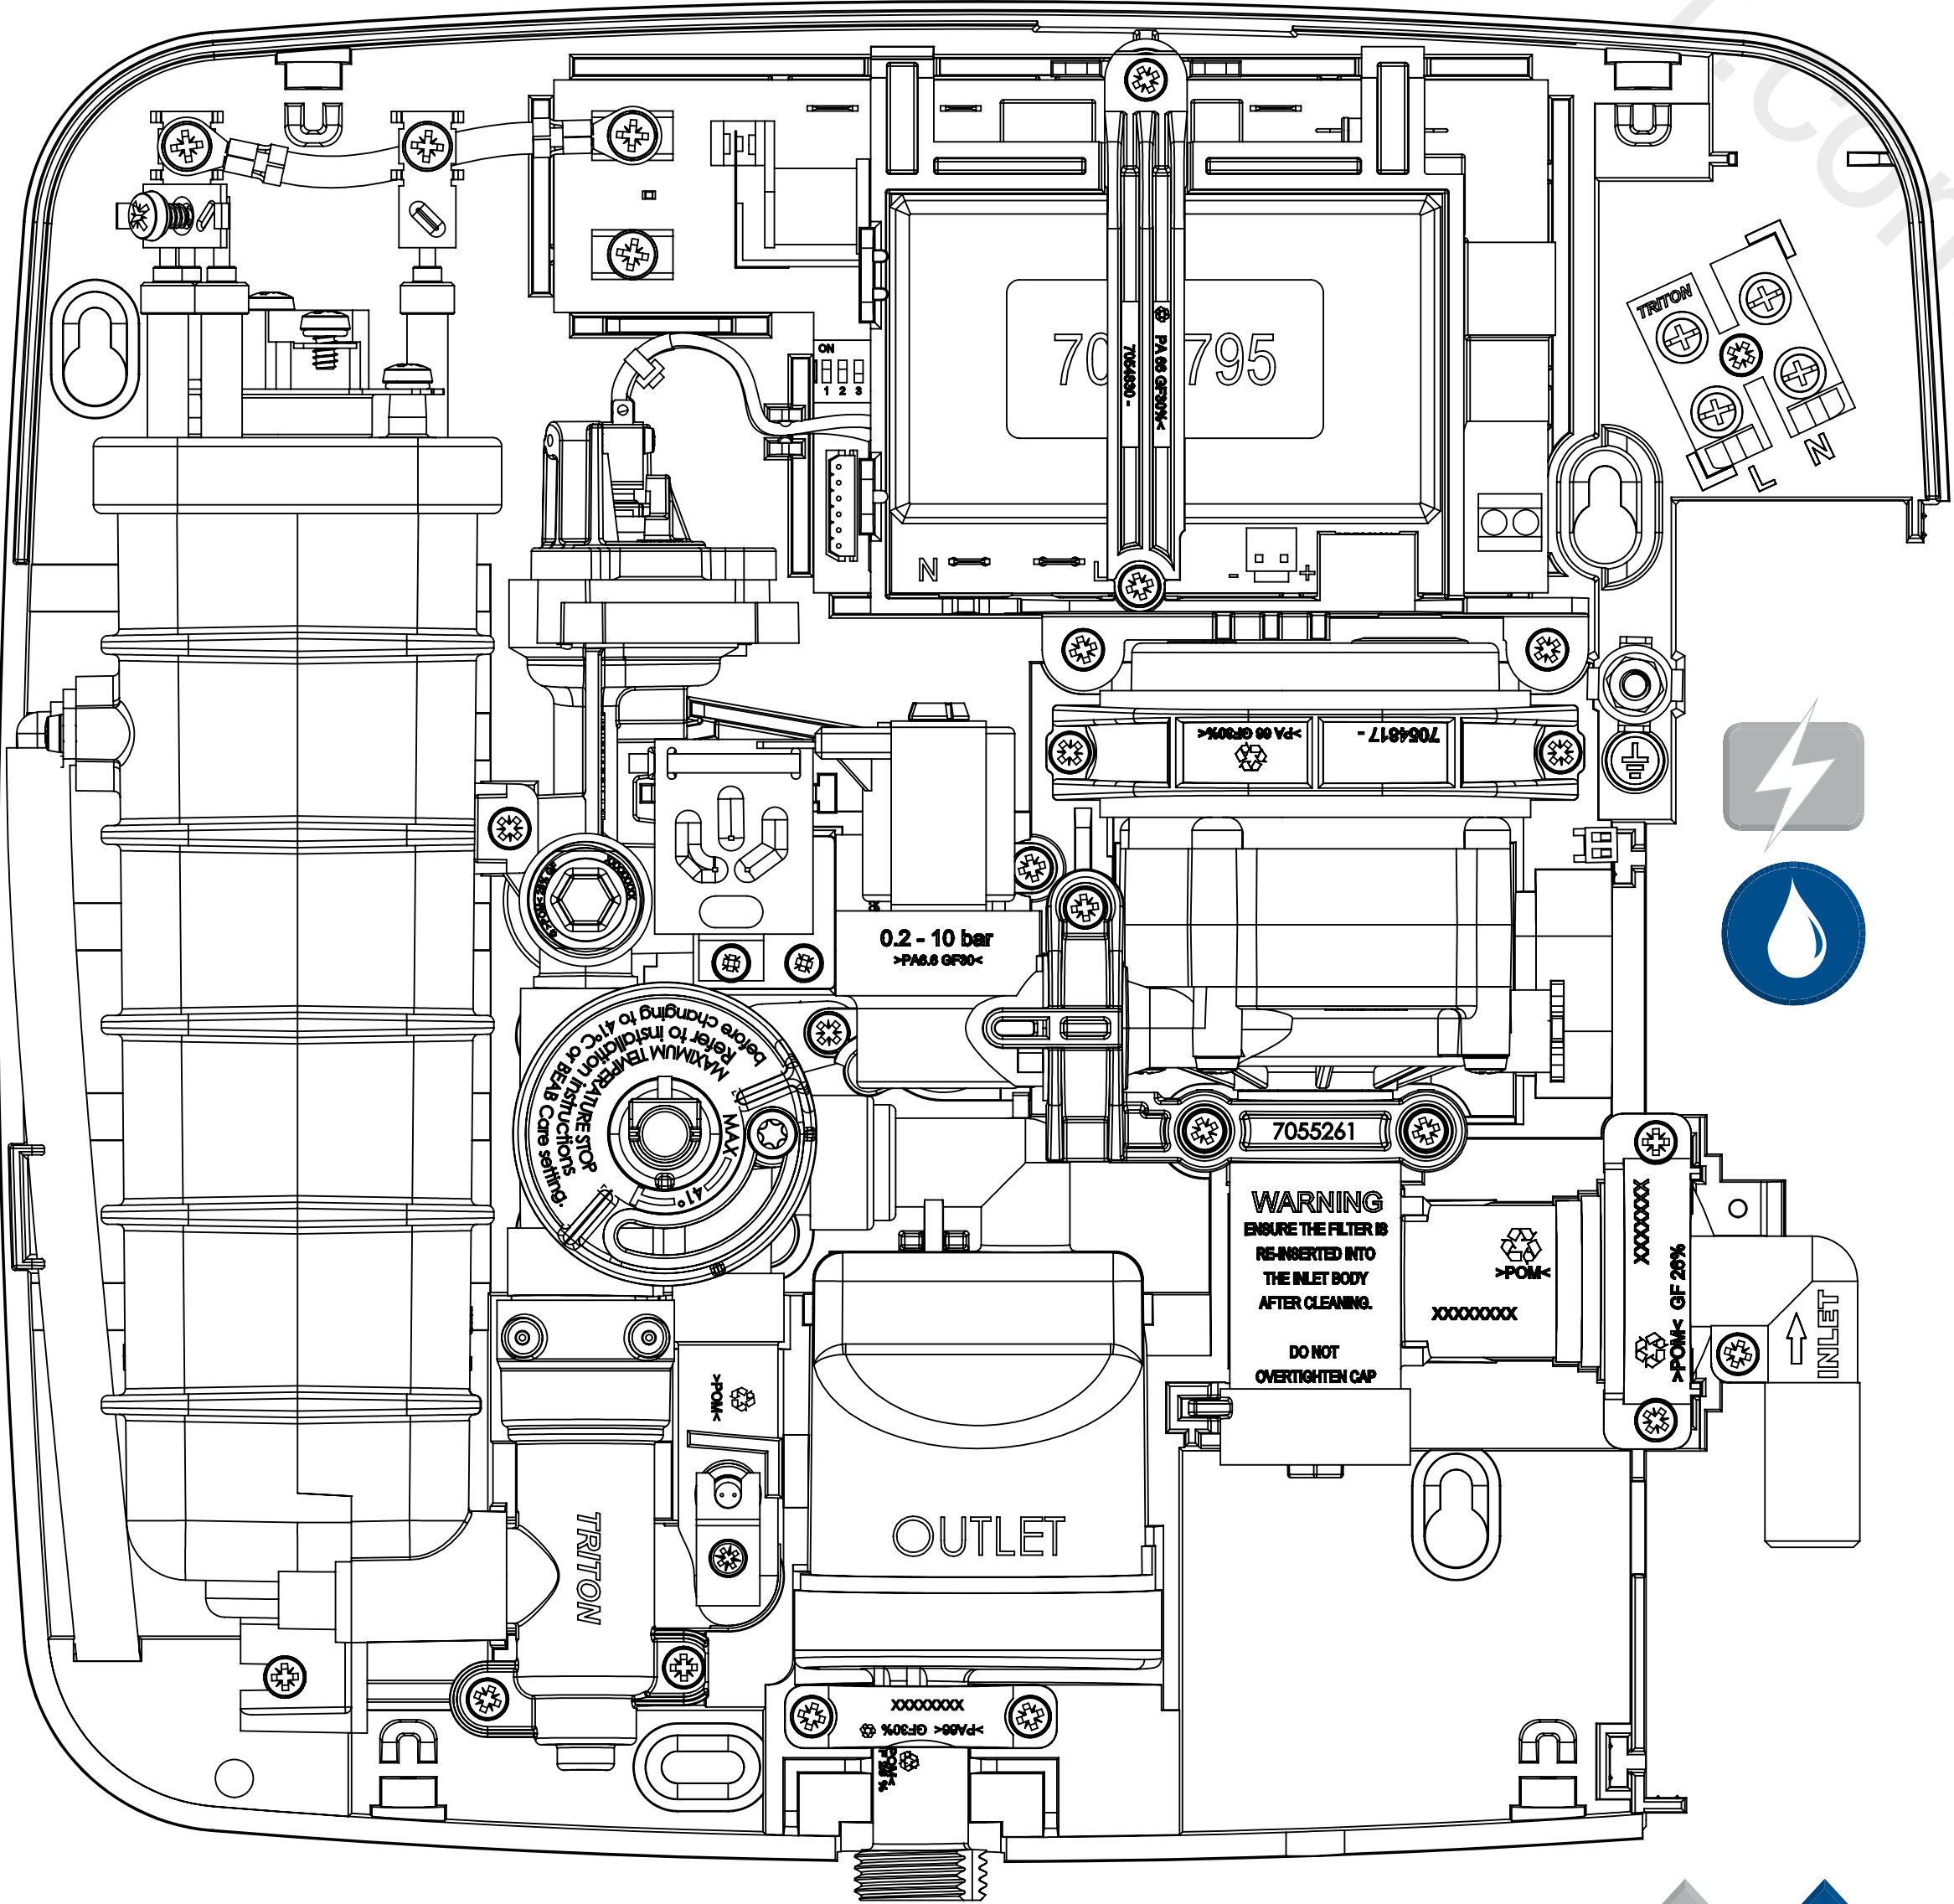

OMNICARE SR PUMPED THERMOSTATIC ELECTRIC SHOWER

ENTRY POINTS

Diagram Key:

Rear Entry

Water Entry Points

Rear Entry

Cable Entry Points

Dimensions:

H: 300mm

W: 316mm

D: 113mm

See you first thing Britain