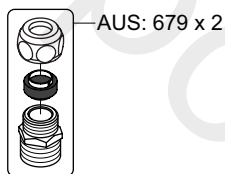

3

4 mm

4

ROW G3/8"

US 9/16"

5

HV1L/HV1M
HV3L/HV3M
HV4L/HV4M

VR273L/M

2 mm

5

Data, 3 Bar/43.5 Psi:

Max.	l/min.	Gal/min.	Note.
HV1/3:	5.0	1.3	Standard
HV1/3:	4.5	1.2	Standard USA
HV1/3:	9.0	1.8	Standard Japan
HV4	9,0	1.8	

Max. 70°C, 158°F

HV1

HV3

HV4

- 2 mm

HV1: Ø10
 HV1JP: Ø10
 HV1US: Ø3/8"
 HV1Q: Ø3/8"

- VR277K: VR22, VR269, VR277
- *VR17L4K: VR15P, VR16L4, VR17L (US-Standard)
- *VR17L5K: VR15P, VR16L5, VR17L (Standard)
- *VR17L9K: VR15P, VR16L9, VR17L (Japan Standard)
- *VR17LSK: VR15P, VR16LS, VR17L
- VR297/L/M: VR20, VR22, VR269, VR273/L/M, VR277, VR294, VR295, VR296
- VR433: VR261, VR263, VR440, VR442, 2xVR444
- NR.10/L/M: VR20, VR22, VR273/L/M, VR294, VR295