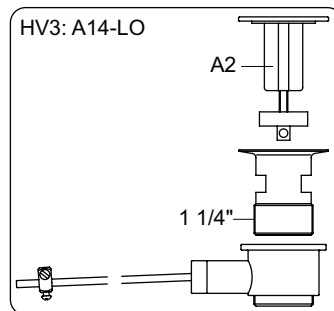

2 mm

5

Data, 3 Bar/43.5 Psi:

Max.	l/min.	Gal/min.	Note.
HV1/3:	5.0	1.3	Standard
HV1/3:	4.5	1.2	Standard USA
HV1/3:	9.0	1.8	Standard Japan
HV4	9,0	1.8	

Max. 70°C, 158°F

HV1

HV3

HV4

- 2 mm

HV1: Ø10
 HV1JP: Ø10
 HV1US: Ø3/8"
 HV1Q: Ø3/8"

- VR277K: VR22, VR269, VR277
- *VR17L4K: VR15P, VR16L4, VR17L (US-Standard)
- *VR17L5K: VR15P, VR16L5, VR17L (Standard)
- *VR17L9K: VR15P, VR16L9, VR17L (Japan Standard)
- *VR17LSK: VR15P, VR16LS, VR17L
- VR297/L/M: VR20, VR22, VR269, VR273/L/M, VR277, VR294, VR295, VR296
- VR433: VR261, VR263, VR440, VR442, 2xVR444
- NR.10/L/M: VR20, VR22, VR273/L/M, VR294, VR295