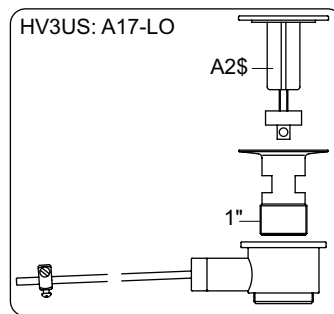

2 mm

5

Data, 3 Bar/43.5 Psi:

Max.	l/min.	Gal/min.	Note.
HV1/3:	5.0	1.3	Standard
HV1/3:	4.5	1.2	Standard USA
HV1/3:	9.0	1.8	Standard Japan
HV4	9,0	1.8	

Max. 70°C, 158°F

HV1

HV3

HV4

- 2 mm

HV1: Ø10
 HV1JP: Ø10
 HV1US: Ø3/8"
 HV1Q: Ø3/8"

- VR277K: VR22, VR269, VR277
- *VR17L4K: VR15P, VR16L4, VR17L (US-Standard)
- *VR17L5K: VR15P, VR16L5, VR17L (Standard)
- *VR17L9K: VR15P, VR16L9, VR17L (Japan Standard)
- *VR17LSK: VR15P, VR16LS, VR17L
- VR297/L/M: VR20, VR22, VR269, VR273/L/M, VR277, VR294, VR295, VR296
- VR433: VR261, VR263, VR440, VR442, 2xVR444
- NR.10/L/M: VR20, VR22, VR273/L/M, VR294, VR295