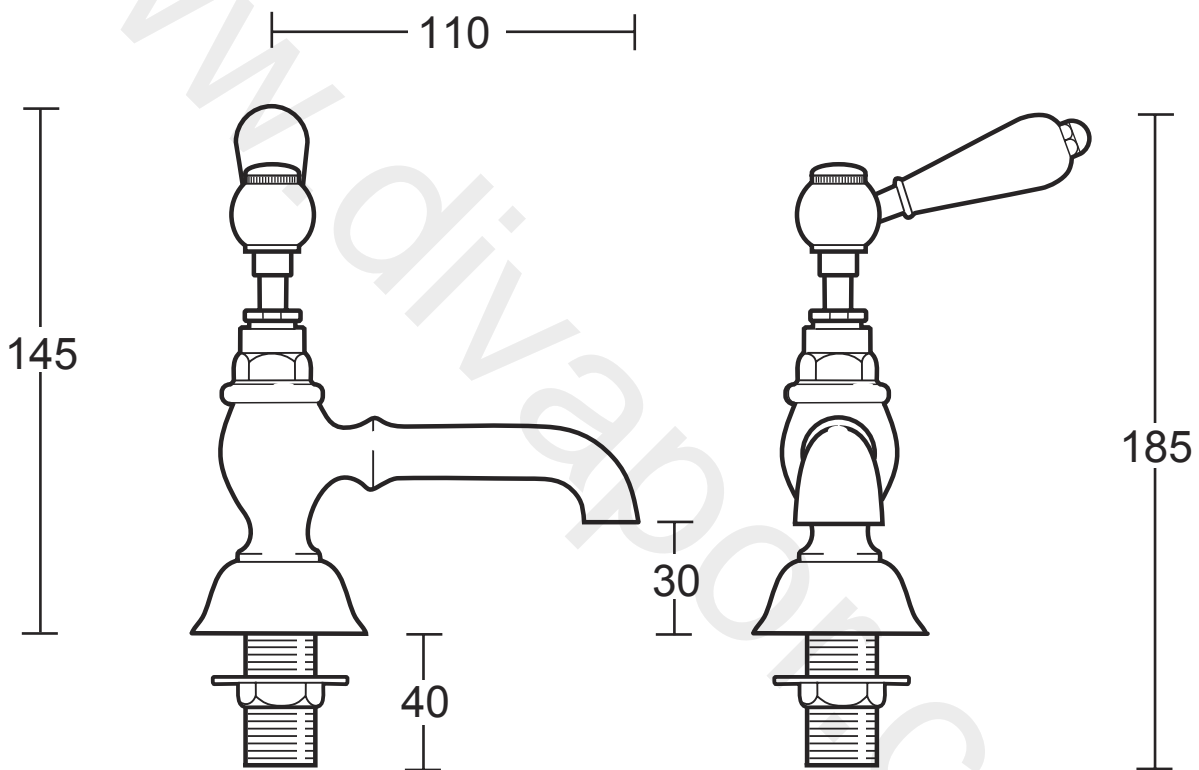

## Classical Brassware Collection

Radcliffe

1/2" basin pillar taps

We recommend that all products are purchased with the assistance of a specialist bathroom retailer and always installed by an experienced installer who is a member of a recognized association. All sizes quoted are nominal: items may vary by plus or minus 2% against the figures quoted. When planning installations where dimensions are critical, it is essential that the space allowed for individual items is physically checked. Imperial Bathrooms can not be held liable for any costs associated with items not fitting in any given area. The contents of this statement are based on information correct at the time of publication. We reserve the right to make alterations and changes in product characteristics, fixing, packaging, operation etc at any time without notice.