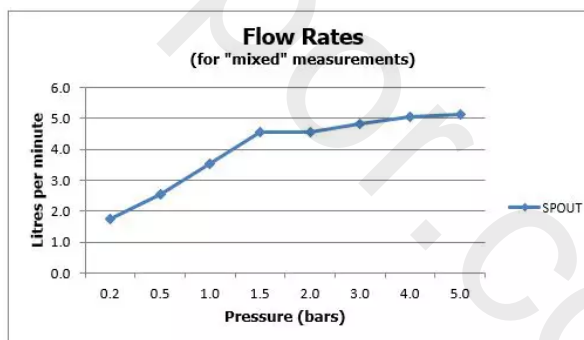

SPECIFICATION SHEET

COLLECTION: ORIGINS
PRODUCT CODE: IND-ORI200/SB-BLK

TAP TYPE

Basin Mixer

COLLECTION NAME

Origins

FINISH

Brushed Black

RECOMMENDED FLOW REGULATOR

5 l/m flow regulator fitted as standard

MINIMUM OPERATING PRESSURE

1.0 Bar MP

MAXIMUM OPERATING PRESSURE

5.0 Bar LP

GUARANTEE

15 Year Guarantee

HANDLES

Single Lever

WITH ECOTURN COLD START TECHNOLOGY

No

tel: 01934 744466
email: sales@vado.com
www.vado.com

WHERE INSPIRATION FLOWS
TAPS | SHOWERS | ACCESSORIES