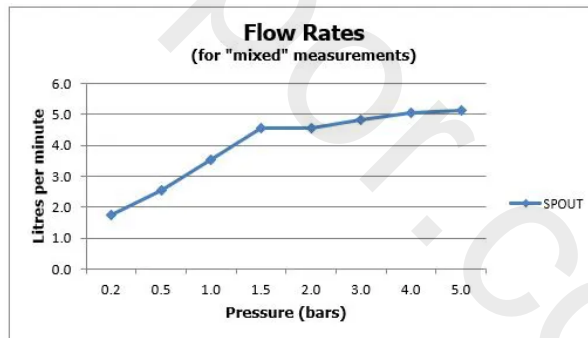

SPECIFICATION SHEET

COLLECTION: ORIGINS
PRODUCT CODE: IND-ORI200/SB-BRG

TAP TYPE

Basin Mixer

COLLECTION NAME

Origins

FINISH

Brushed Gold

RECOMMENDED FLOW REGULATOR

5 l/m flow regulator fitted as standard

MINIMUM OPERATING PRESSURE

1.0 Bar MP

MAXIMUM OPERATING PRESSURE

5.0 Bar LP

GUARANTEE

15 Year Guarantee

HANDLES

Single Lever

WITH ECOTURN COLD START TECHNOLOGY

No

tel: 01934 744466
email: sales@vado.com
www.vado.com

WHERE INSPIRATION FLOWS
TAPS | SHOWERS | ACCESSORIES