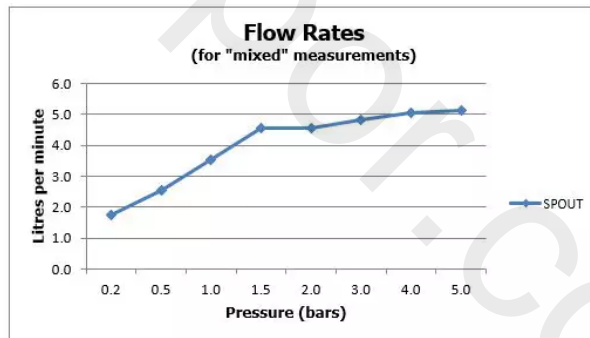

SPECIFICATION SHEET

COLLECTION: ORIGINS
PRODUCT CODE: IND-ORI200/SB-BRN

TAP TYPE

Basin Mixer

COLLECTION NAME

Origins

FINISH

Brushed Nickel

RECOMMENDED FLOW REGULATOR

5 l/m flow regulator fitted as standard

MINIMUM OPERATING PRESSURE

1.0 Bar MP

MAXIMUM OPERATING PRESSURE

5.0 Bar LP

GUARANTEE

15 Year Guarantee

HANDLES

Single Lever

WITH ECOTURN COLD START TECHNOLOGY

No

tel: 01934 744466
email: sales@vado.com
www.vado.com

WHERE INSPIRATION FLOWS
TAPS | SHOWERS | ACCESSORIES