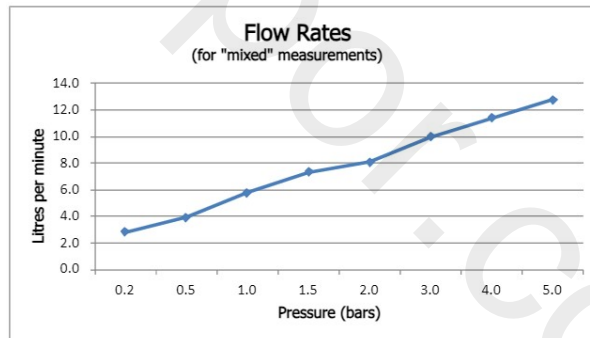

SPECIFICATION SHEET

COLLECTION: ORIGINS
PRODUCT CODE: IND-ORI200/SB-BRZ

TAP TYPE

Basin Mixer

COLLECTION NAME

Origins

FINISH

Brushed Bronze

RECOMMENDED FLOW REGULATOR

5 l/m flow regulator fitted as standard

MINIMUM OPERATING PRESSURE

1.0 Bar MP

MAXIMUM OPERATING PRESSURE

5.0 Bar LP

GUARANTEE

15 Year Guarantee

HANDLES

Single Lever

WITH ECOTURN COLD START TECHNOLOGY

No

tel: 01934 744466
email: sales@vado.com
www.vado.com

WHERE INSPIRATION FLOWS
TAPS | SHOWERS | ACCESSORIES