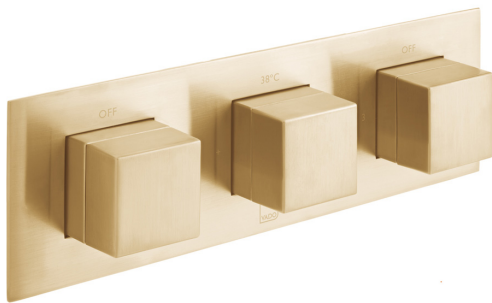

# SPECIFICATION SHEET

COLLECTION: TABLET NOTION  
PRODUCT CODE: IND-T128/3-H-NOT-BRG