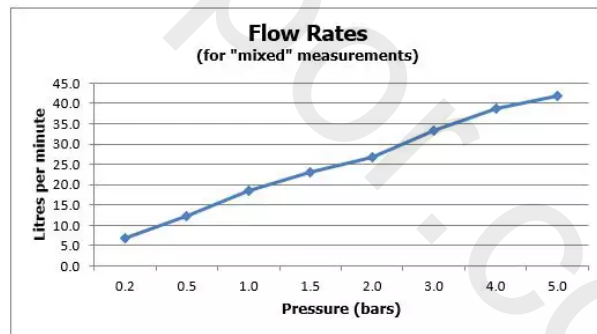

## SHOWER TYPE

Shower Valve