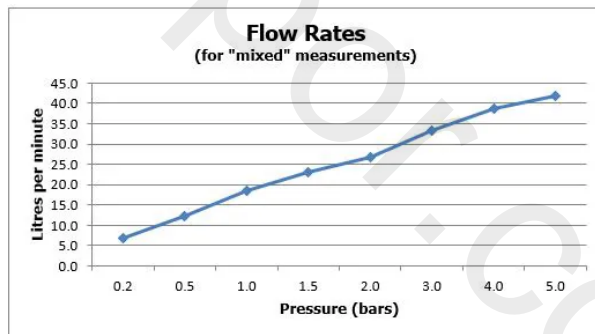

## SHOWER TYPE

Shower Valve