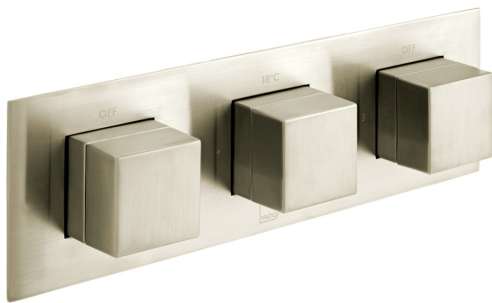

# SPECIFICATION SHEET

COLLECTION: TABLET NOTION

PRODUCT CODE: IND-T128/3-H-NOT-BRN