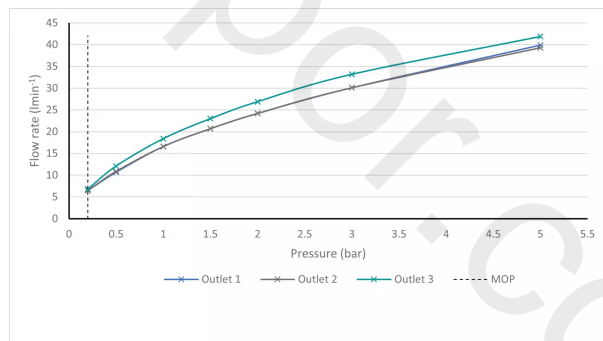

SPECIFICATION SHEET

COLLECTION: KNURLED X FUSION
PRODUCT CODE: IND-T128/3-H-XBNK

SHOWER TYPE

Shower Valve

VALVE TYPE

Concealed

ORIENTATION

Horizontal

MINIMUM OPERATING PRESSURE

0.2 Bar LP (Shower) / 1.0 Bar MP (Bath)

GUARANTEE

15 Year Guarantee

TECHNICAL DRAWING

COLLECTION: KNURLED X FUSION
PRODUCT CODE: IND-T128/3-H-XBNK