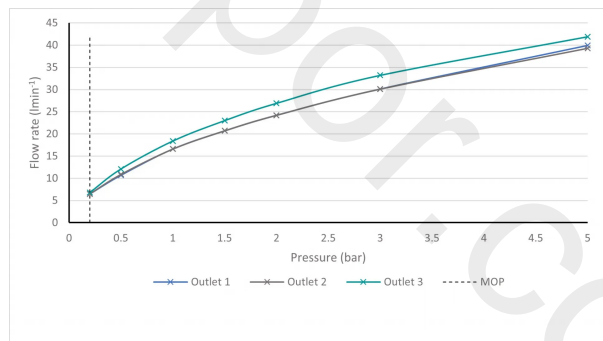

# SPECIFICATION SHEET

COLLECTION: KNURLED X FUSION  
PRODUCT CODE: IND-T128/3-H-XBZK