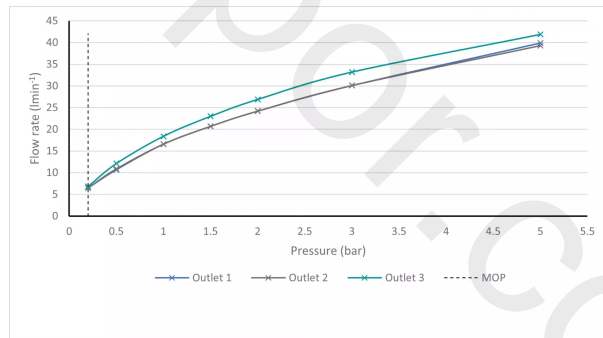

# SPECIFICATION SHEET

COLLECTION: KNURLED X FUSION  
PRODUCT CODE: IND-T128/3-H-XGBK