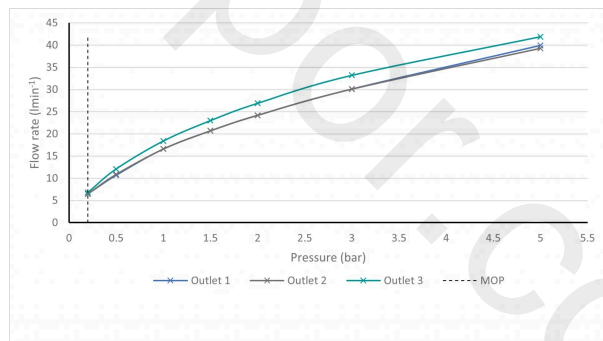

SPECIFICATION SHEET

COLLECTION: KNURLED X FUSION
PRODUCT CODE: IND-T128/3-H-XNBK

SHOWER TYPE

Shower Valve

VALVE TYPE

Concealed

ORIENTATION

Horizontal

MINIMUM OPERATING PRESSURE

0.2 Bar LP (Shower) / 1.0 Bar MP (Bath)

GUARANTEE

15 Year Guarantee

TECHNICAL DRAWING

COLLECTION: KNURLED X FUSION
PRODUCT CODE: IND-T128/3-H-XNBK