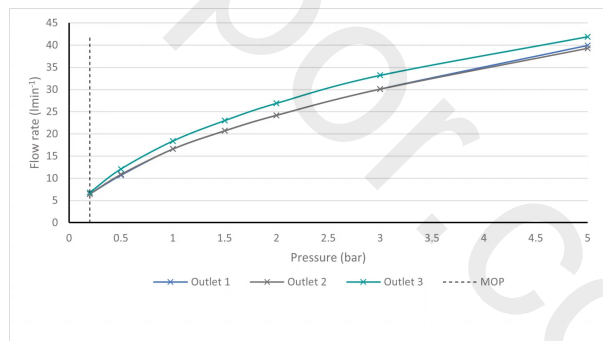

SPECIFICATION SHEET

COLLECTION: KNURLED X FUSION
PRODUCT CODE: IND-T128/3-H-XZBK

SHOWER TYPE

Shower Valve

VALVE TYPE

Concealed

STYLE

Knurled