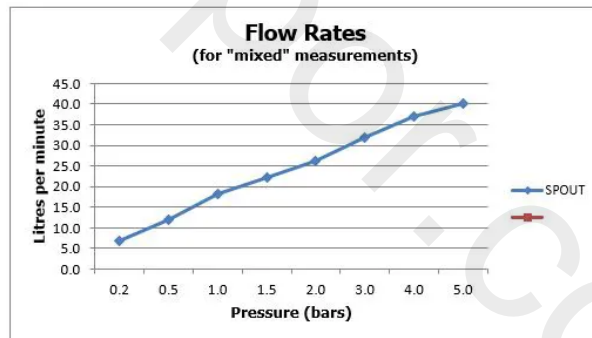

SPECIFICATION SHEET

COLLECTION: KNURLED X FUSION
PRODUCT CODE: IND-T148/2-H-XBZK

SHOWER TYPE

Shower Valve

VALVE TYPE

Concealed

STYLE

Knurled