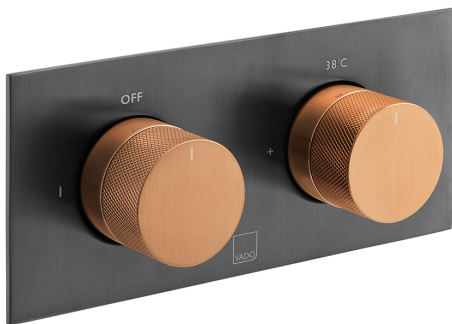

SPECIFICATION SHEET

COLLECTION: KNURLED X FUSION
PRODUCT CODE: IND-T148/2-H-XBZK

SHOWER TYPE

Shower Valve

VALVE TYPE

Concealed

STYLE

Knurled

WITH INTEGRATED DIVERTER

No

COMPATIBLE WITH STUDFAST

Yes

tel: 01934 744466
email: sales@vado.com
www.vado.com

WHERE INSPIRATION FLOWS
TAPS | SHOWERS | ACCESSORIES

SPECIFICATION SHEET

COLLECTION: KNURLED X FUSION
PRODUCT CODE: IND-T148/2-H-XBZK

SPARE PARTS

thermostatic cartridge V-704-34S diverter cartridge FL-802-33/2MX

MOUNTING

Wall Mounted

PLUMBING SYSTEM SUITABILITY

Gravity System, Pumped System, Combination Boiler, Pressurised System

COLLECTION NAME

Knurled X Fusion

FINISH

Black/Bronze

SPECIFICATION SHEET

COLLECTION: KNURLED X FUSION
PRODUCT CODE: IND-T148/2-H-XBZK

MINIMUM OPERATING PRESSURE

0.2 Bar LP (Shower) / 1.0 Bar MP (Bath)

GUARANTEE