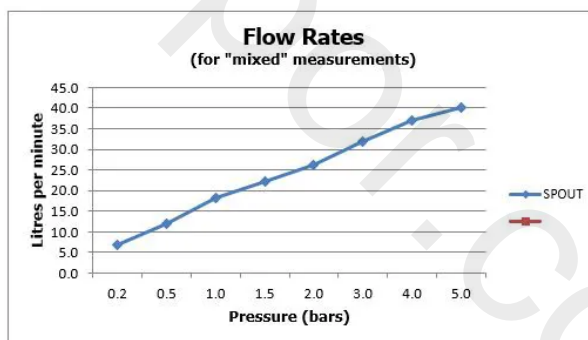

## SHOWER TYPE

Shower Valve