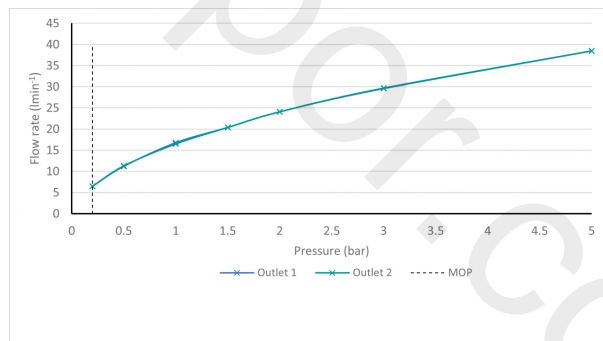

SPECIFICATION SHEET

COLLECTION: KNURLED X FUSION
PRODUCT CODE: IND-T148/2-XBZK

SHOWER TYPE

Shower Valve

VALVE TYPE

Concealed

STYLE

Round, Knurled

ORIENTATION

Vertical

NUMBER OF OUTLETS

2 Outlet

HANDLES

2 Handle

WITH ALL-FLOW FUNCTION

Yes

SPECIFICATION SHEET

COLLECTION: KNURLED X FUSION
PRODUCT CODE: IND-T148/2-XBZK

FINISH

Black/Bronze

MINIMUM OPERATING PRESSURE

0.2 Bar LP (Shower) / 1.0 Bar MP (Bath)

GUARANTEE

15 Year Guarantee