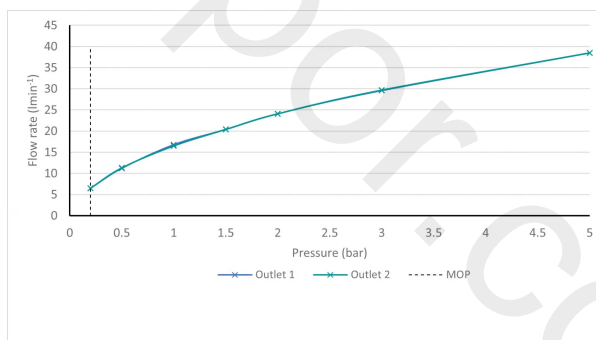

## SHOWER TYPE

Shower Valve