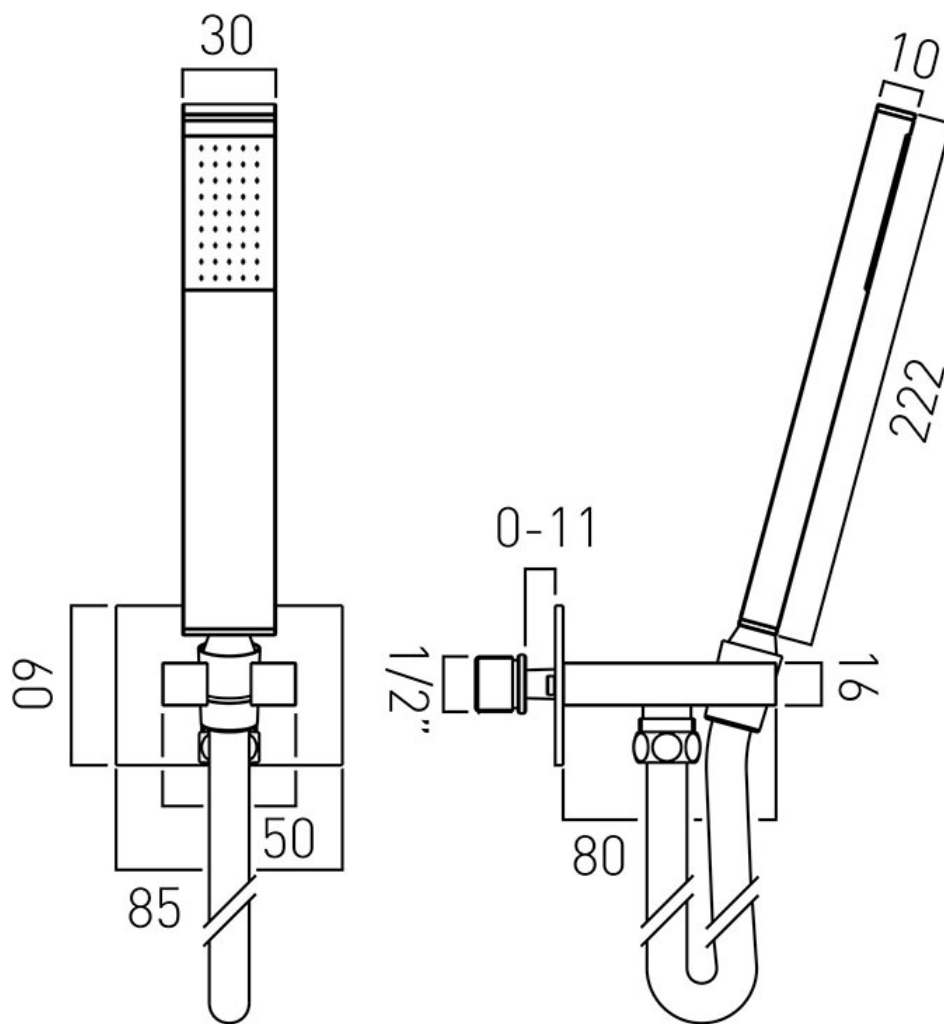

SPECIFICATION SHEET

COLLECTION:

PRODUCT CODE: INS-SFMKWO-C/P

DESCRIPTION:

Instinct
single function mini shower kit
wall mounted
with 150cm shower hose
and bracket with integrated outlet
1/2" inlet
min-max wall mount 0-11mm
minimum operating pressure 1.0 bar MP

FINISH:

Chrome

FLOW REGULATOR:

FR-SHOWER/9-C/P

MINIMUM OPERATING PRESSURE:

1.0 bar MP

FLOW RATE AT 3.0 BAR FLOW PRESSURE:

12 l/min

tel: 01934 744466
email: sales@vado.com
www.vado.com

where inspiration flows
taps | showering | accessories

TECHNICAL DRAWING

COLLECTION:

PRODUCT CODE: INS-SFMKWO-C/P

tel: 01934 744466
email: sales@vado.com
www.vado.com