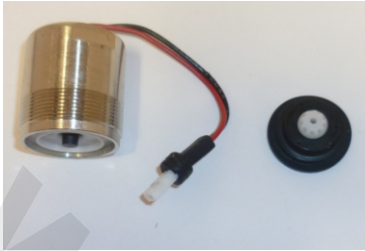

Ir08002199 - Sensor Kit

IR07099158 - Threaded Rod for Deck Mounting

IR200000 - 5m Extension Cable (Accessory)

IR06530020 - Battery Box cw Batteries and Fixing Kit

IR07099159 - Deck Mounting Nut

IR07210017 - Seal Kit

Product Code	Description
IR08002199	Sensor Kit
IR07099158	Threaded Rod for Deck Mounting
IR200000	5m Extension Cable Accessory
IR06530020	Battery Box cw Batteries & Fixing Kit
IR07099159	Deck Mounting Nut
IR07210017	Seal Kit

IR07230002 - Solenoid Valve cw Diaphragm

IR07280007 - Fixing Bracket

IR07231001 - Solenoid Housing cw Filter & 10mm Spigot Adaptor

IR303 - Remote Control (Accessory)

RA100012 - 15mm Spigot (Accessory)

IR08510010 - Aerator for IR120CP

Product Code	Description
IR07230002	Solenoid Valve cw Diaphragm
IR07280007	Fixing Bracket
IR303	Remote Control (Accessory)
RA100012	15mm Spigot (Accessory)
IR08510010	Aerator assembly
IR07231001	Solenoid Housing cw Filter & 10mm Spigot