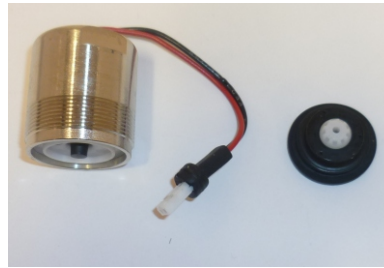

IR06530020 - Battery Box cw Batteries and Fixing Kit

IR07270020 - Touch Sensor

IR07099159 - Nut

IR07210017 - Seal Kit

IR07230002 - Solenoid Unit cw Diaphragm

IR07280007 - Fixing Bracket

IR07231001 - Solenoid Housing cw Filter and 10mm Spigot Adaptor

IR07099158 - Threaded Rod for Deck Mounting

IR200000 - 5m Extension Cable (M x F)
(Accessory, not part of Standard Spec)

Product Code	Description
IR07231001	Solenoid Housing Kit
IR06530020	Battery Box
IR07270020	Touch Sensor
IR200000	5m Extension Cable Accessory (M x F)
IR07280007	Fixing Bracket
IR07230002	Solenoid Unit cw Diaphragm
IR07210017	Seal Kit
IR07099159	Nut for Deck Mounting Thread
IR07231001	Solenoid Housing Kit