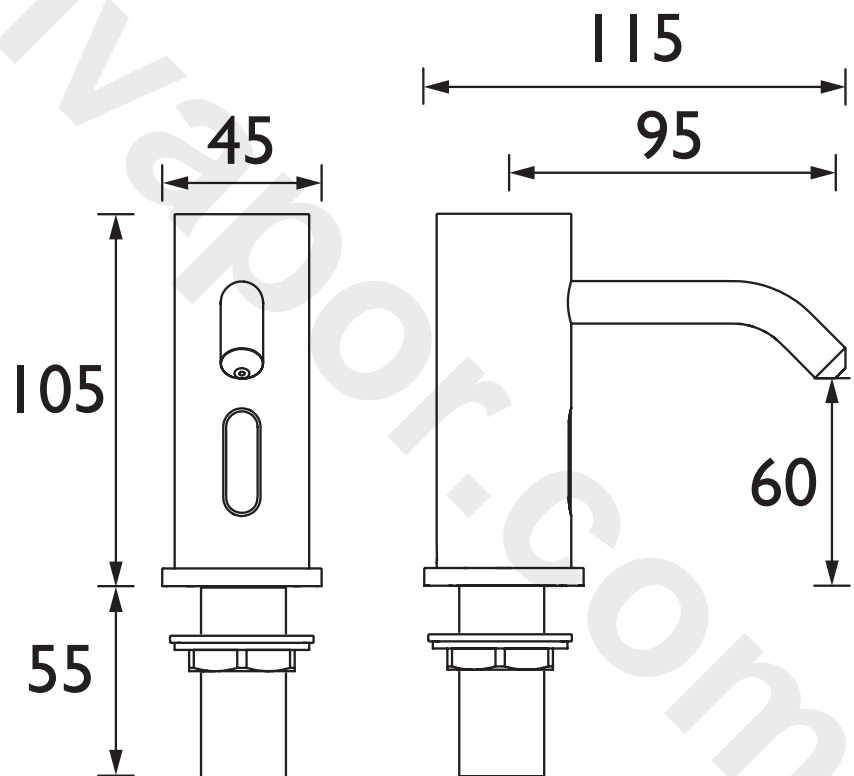

### Specification

<b>Product Type:</b>	Commercial
<b>Main Construction Material:</b>	Brass
<b>Mount Type:</b>	Deck
<b>Handle Type:</b>	Infra-Red
<b>Power Rating:</b>	3 Amp Fuse, AC: 230V DC: 1.5V
<b>Batteries Required:</b>	4 AA Batteries (not supplied)
<b>Number of Tap Holes:</b>	1
<b>Valve/Cartridge Type:</b>	Solenoid Valve
<b>Plumbing System Requirements:</b>	Suitable for all plumbing systems
<b>Sensing Range:</b>	0 - 8cm
<b>Activation Time:</b>	0.5 - 1 secs
<b>Viscosity of Liquid Soap:</b>	100-3500cp (mpA .s)
<b>Isolation Included:</b>	No

### Dimensions (measurements in mm)

TECHNICAL  
DATA  
SHEET

**BRISTAN**

D4